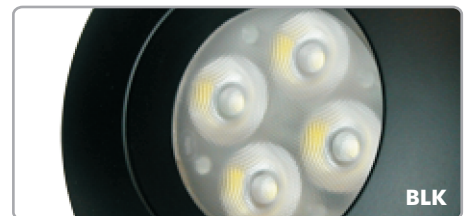

Sample Logic : **KRN4-BLK-4-1W-MB-3500K-H1-DMX**