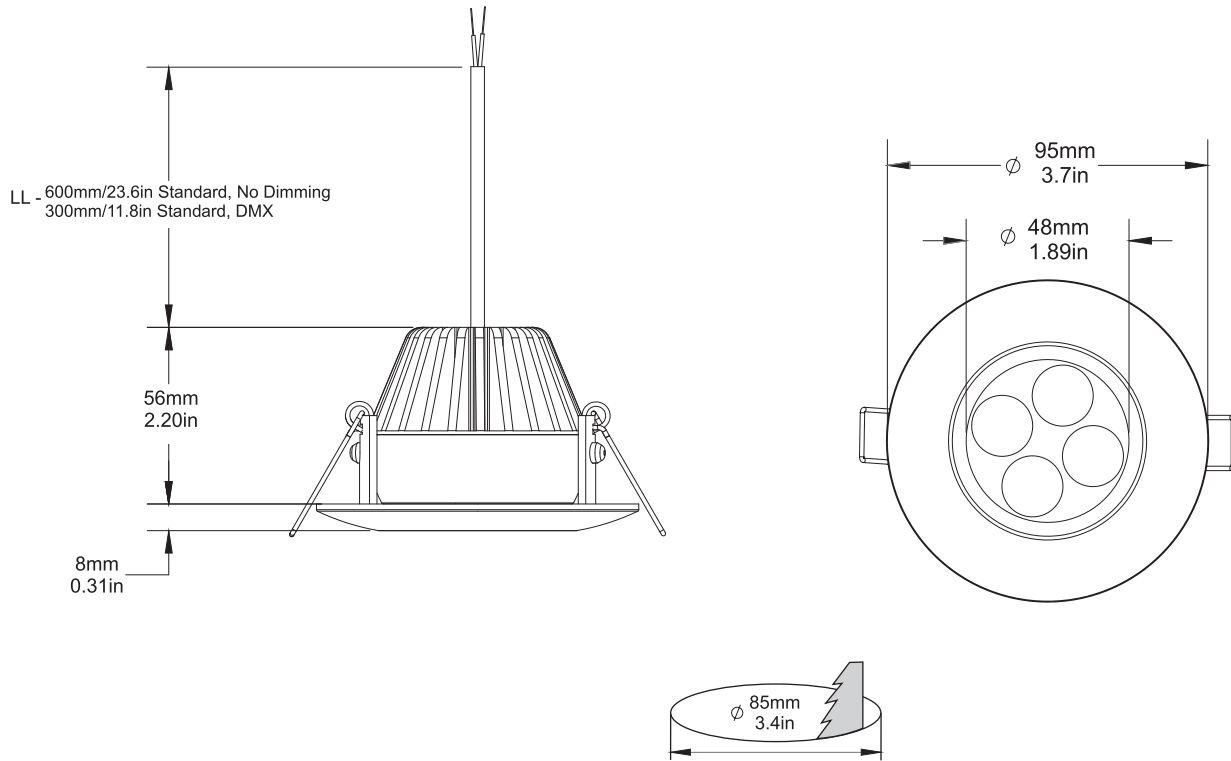

KRONA-IV™ Recessed LED Downlight

Mechanical Drawing