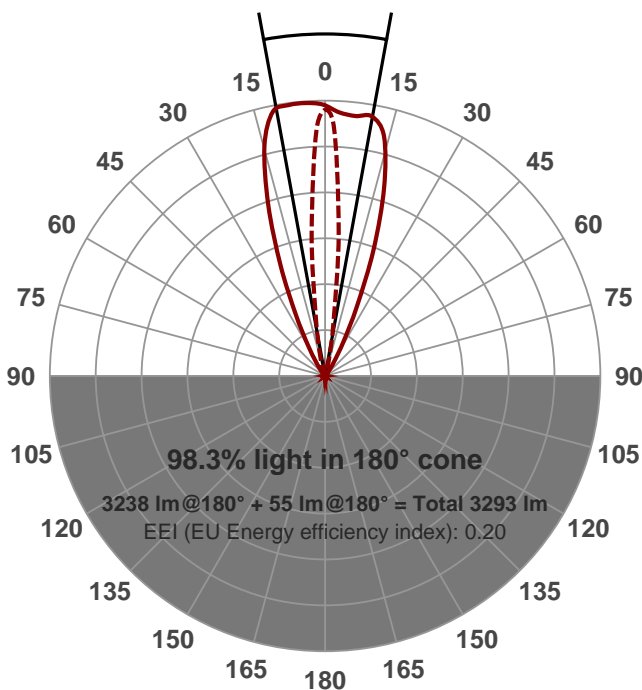

Light efficiency:

71 Lumen/Watt

Light quality:

CRI: 83.6

Color temperature:

3009 K

Output: 3238 lm

Peak: 17865 cd

Power: 45.2 W

PF: 0.64

No photo

Beam angle

20.7° (6 C-PLANES)

Product name:

PH-FL-50W-3000K-12X46-16.06.15

Date and time:

16/06/2015 4:41:11 PM

Additional information:

LXH8-PW30

12.2X41.8

Color

CIE1931
x: 0.439
y: 0.409

Spectra