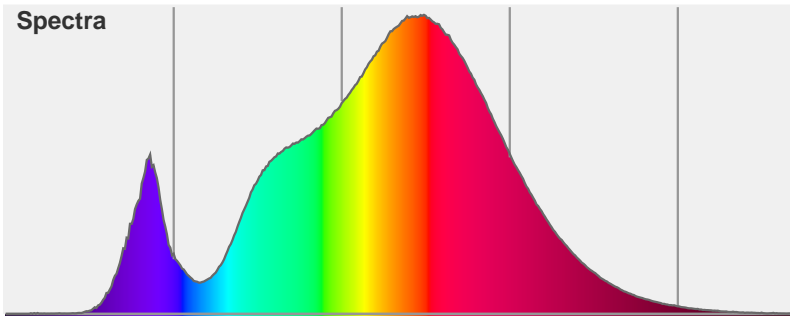

Light efficiency:

71 Lumen/Watt

Light quality:

CRI: 83.5

Color temperature:

3016 K

Output: 3246 lm

Peak: 67274 cd

Additional information:

LXH8-PW30

Color

CIE1931
x: 0.438
y: 0.409

Spectra

Power

Voltage: 116 V
Current: 0.636 A