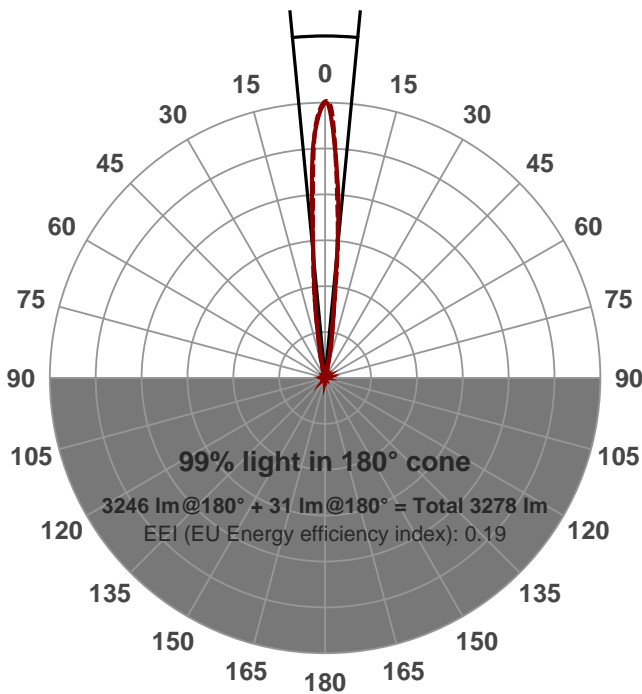

Light efficiency:

71 Lumen/Watt

Light quality:

CRI: 83.5

Color temperature:

3016 K

Output: 3246 lm

Peak: 67274 cd

Power: 45.2 W

PF: 0.61

No photo

Beam angle **11°** (2 C-PLANES)

Product name:

PH-FL-50W-3000K-8-17.06.15

Date and time:

17/06/2015 11:33:36 AM

Additional information:

LXH8-PW30

Color

CIE1931
x: 0.438
y: 0.409

Spectra

Power

Voltage: 116 V
Current: 0.636 A