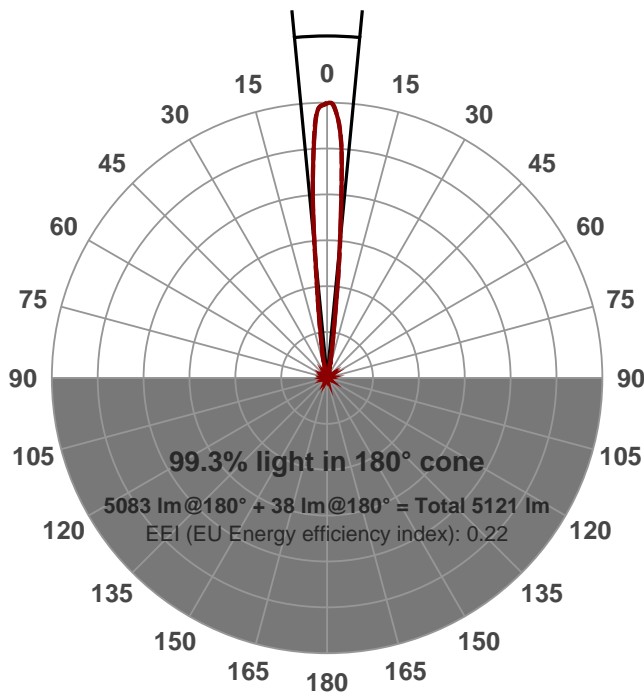

Light efficiency:

64 Lumen/Watt

Light quality:

CRI: 82.4

Color temperature:

3080 K

Output: 5083 lm
Peak: 105559 cd
Power: 79.2 W
PF: 1.0

Product name:
PH-FL-80W-3000K-8-04.11.15

Date and time:
04/11/2015 2:03:32 PM

Item number:
FL-80W-3000K-8

Additional information:
1.649 A
48 V

Beam angle **11°** (4 C-PLANES)

Color

CIE1931
x: 0.431
y: 0.402

Spectra

Power	Voltage: 48.0 V
	Current: 1.65 A