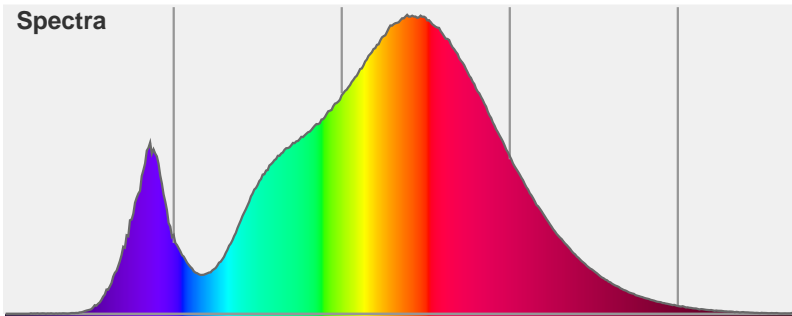

Light efficiency:

64 Lumen/Watt

Light quality:

CRI: 82.4

Color temperature:

3080 K

Output: 5083 lm
Peak: 105559 cd
Power: 79.2 W
PF: 1.0

Product name:
PH-FL-80W-3000K-8-04.11.15

Date and time:
04/11/2015 2:03:32 PM

Item number:
FL-80W-3000K-8

Additional information:
1.649 A
48 V

Beam angle **11°** (4 C-PLANES)

Color

CIE1931
x: 0.431
y: 0.402

Spectra

Power	Voltage: 48.0 V
	Current: 1.65 A