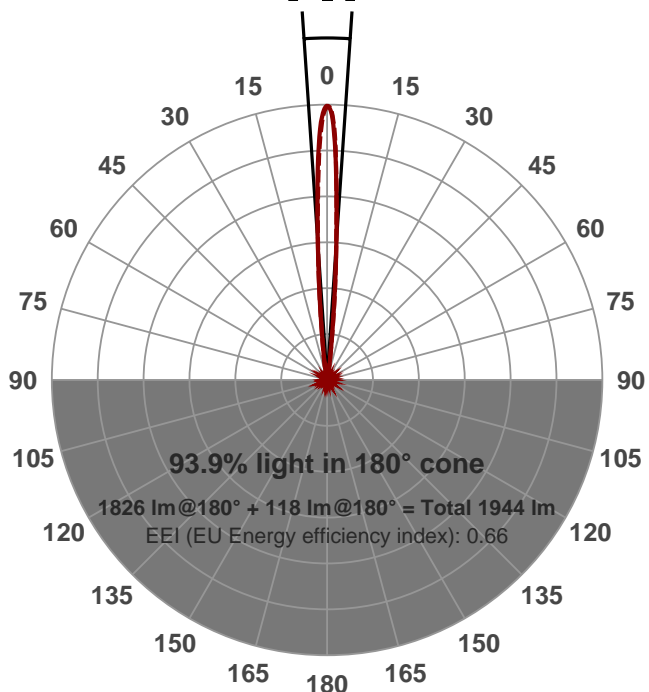

Light efficiency:

Light quality:

Color temperature:

Output: 1826 lm
Peak: 68414 cd
Power: 82.4 W
48.0V @ 1.72A

Product name:
PH-FL-80W-BL-8-27.01.16

Date and time:
2016/1/27 15:43:08

Item number:
FL-80W-BL-8

Additional information:
1.716 A
48V
G4C

Beam angle **7.7°** (2 C-PLANES)

Color

CIE1931
x: 0.109
y: 0.139

Spectra