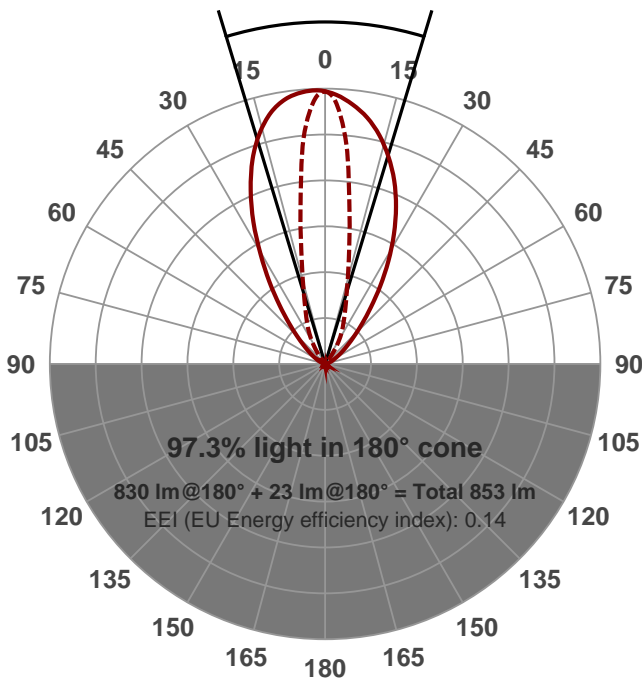

Light efficiency:

Light quality:

Color temperature:

Output: 830 lm
 Peak: 1489 cd
 Power: 8.4 W
 PF: 1.0

Beam angle **33.6°** (8 C-PLANES)

Product name:
PH-GORO-DL-1000-3000K-80-20X60-

Date and time:
19/08/2015 3:48:07 PM

Item number:
GORO-DL-1000-3000K-80-20X60

Additional information:
500 MA
16.85V

Color

CIE1931
 x: 0.446
 y: 0.415

Spectra

Power		Voltage: 16.9 V		
		Current: 0.500 A		