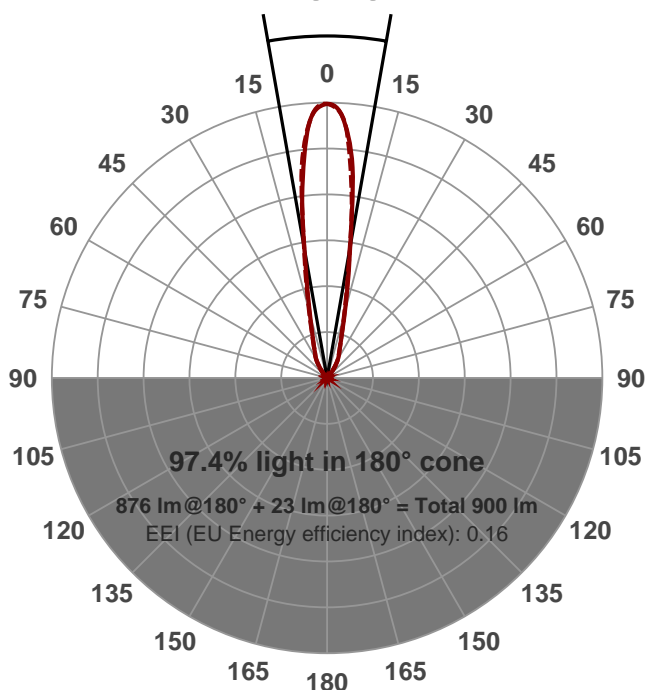

Light efficiency:

79 Lumen/Watt

Light quality:

CRI: 95.8

Color temperature:

2972 K

Output: 876 lm
Peak: 3865 cd
Power: 11.1 W
PF: 1.0

Product name:
PH-GORO-DL-1000-3000K-V9-20-19.0

Date and time:
19/08/2015 4:38:36 PM

Item number:
GORO-DL-1000-3000K-V9-20

Additional information:
500 MA
22.16V

Beam angle **19.9°** (2 C-PLANES)

Color

CIE1931
x: 0.430
y: 0.387

Spectra

Power	Voltage: 22.2 V	Current: 0.500 A