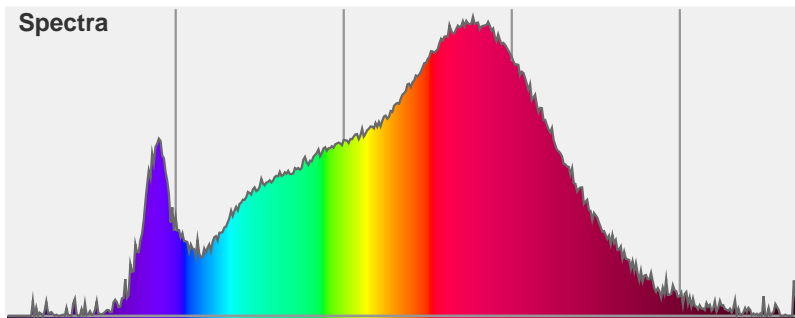

Light efficiency:

79 Lumen/Watt

Light quality:

CRI: 95.8

Color temperature:

2972 K

Output: 876 lm
Peak: 3865 cd
Power: 11.1 W
PF: 1.0

Product name:
PH-GORO-DL-1000-3000K-V9-20-19.0

Date and time:
19/08/2015 4:38:36 PM

Item number:
GORO-DL-1000-3000K-V9-20

Additional information:
500 MA
22.16V

Beam angle **19.9°** (2 C-PLANES)

Color

CIE1931
x: 0.430
y: 0.387

Spectra

Power	Voltage: 22.2 V	Current: 0.500 A