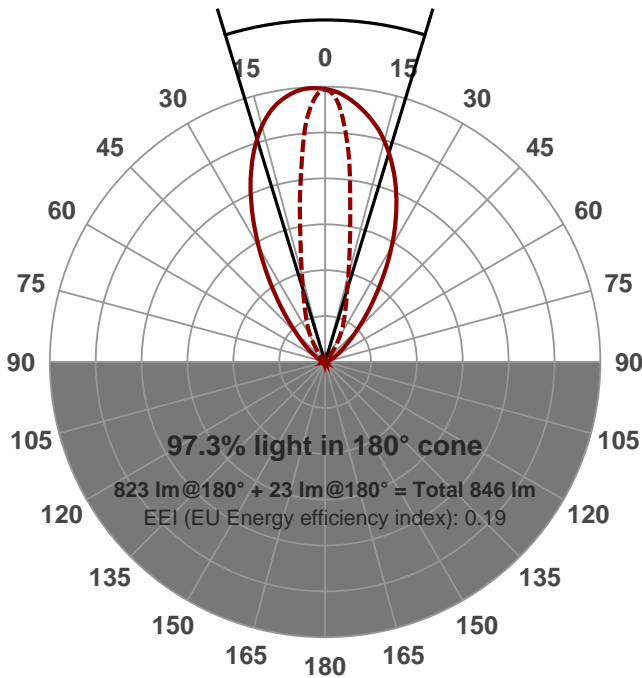

Light efficiency:

74 Lumen/Watt

Light quality:

CRI: 95.9

Color temperature:

2945 K

Output: 823 lm
Peak: 1460 cd
Power: 11.1 W
PF: 1.0

Product name:
PH-GORO-DL-1000-3000K-V9-20X60-

Date and time:
19/08/2015 4:46:50 PM

Item number:
GORO-DL-1000-3000K-V9-20X60

Additional information:
500 MA
22.15V

21.5X59

Beam angle **34°** (8 C-PLANES)

Color

CIE1931
x: 0.433
y: 0.389

Spectra

Power	Voltage: 22.2 V	Current: 0.500 A