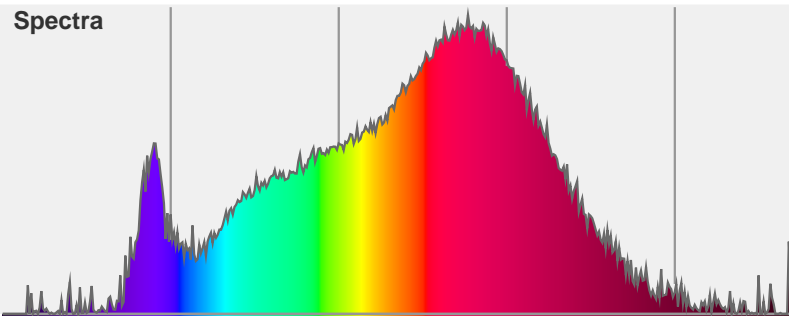

Light efficiency:

74 Lumen/Watt

Light quality:

CRI: 95.9

Color temperature:

2945 K

Output: 823 lm
Peak: 1460 cd
Power: 11.1 W
PF: 1.0

Product name:
PH-GORO-DL-1000-3000K-V9-20X60-

Date and time:
19/08/2015 4:46:50 PM

Item number:
GORO-DL-1000-3000K-V9-20X60

Additional information:
500 MA
22.15V

21.5X59

Beam angle **34°** (8 C-PLANES)

Color

CIE1931
x: 0.433
y: 0.389

Spectra