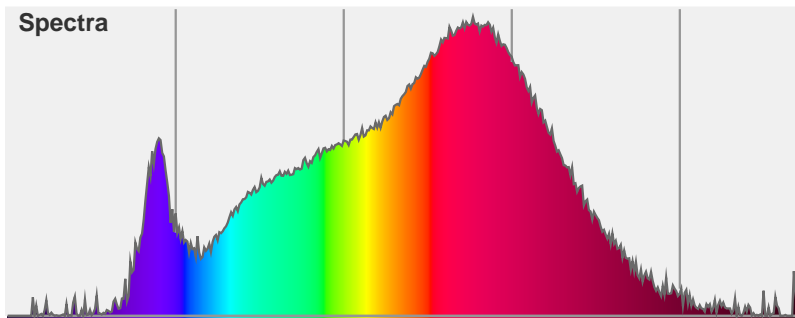

Light efficiency:

**77 Lumen/Watt**

Light quality:

**CRI: 95.7**

Color temperature:

**2984 K**

**Output: 858 lm**  
**Peak: 1938 cd**  
**Power: 11.1 W**  
**PF: 1.0**

Product name:  
**PH-GORO-DL-1000-3000K-V9-40-19.0**

Date and time:  
**19/08/2015 5:08:26 PM**

Item number:  
**GORO-DL-1000-3000K-V9-40**

Additional information:  
**500 MA**  
**22.15V**

Beam angle **35.2°** (2 C-PLANES)

Color

CIE1931  
x: 0.429  
y: 0.386

Spectra

Power	Voltage: 22.2 V	Current: 0.500 A