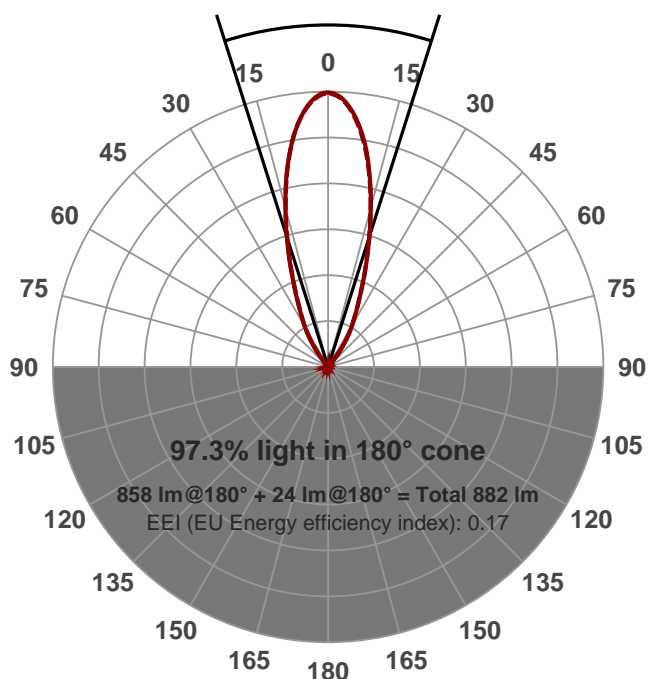

Light efficiency:

**77 Lumen/Watt**

Light quality:

**CRI: 95.7**

Color temperature:

**2984 K**

**Output: 858 lm**  
**Peak: 1938 cd**  
**Power: 11.1 W**  
**PF: 1.0**

Product name:  
**PH-GORO-DL-1000-3000K-V9-40-19.0**

Date and time:  
**19/08/2015 5:08:26 PM**

Item number:  
**GORO-DL-1000-3000K-V9-40**

Additional information:  
**500 MA**  
**22.15V**

Beam angle **35.2°** (2 C-PLANES)

Color

CIE1931  
x: 0.429  
y: 0.386

Spectra

Power	Voltage: 22.2 V	Current: 0.500 A