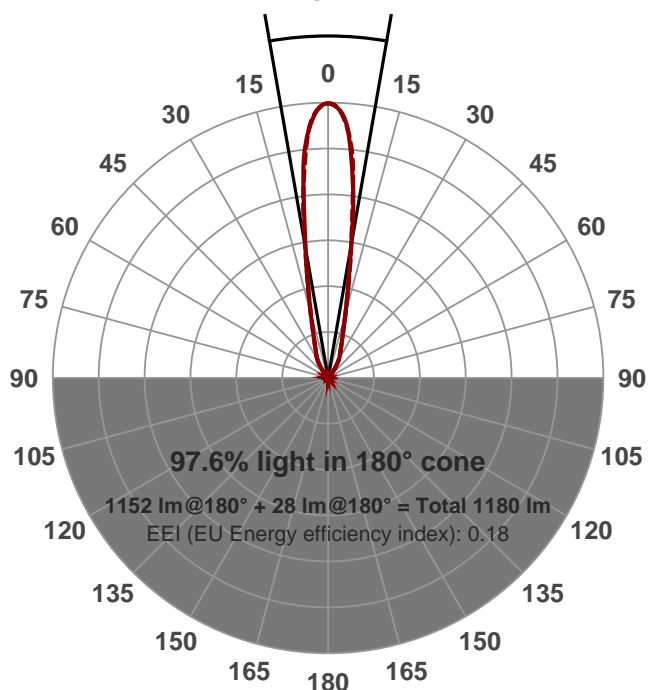

Light efficiency:

73 Lumen/Watt

Light quality:

CRI: 95.9

Color temperature:

2990 K

Output: 1152 lm

Peak: 5127 cd

Power: 15.7 W

PF: 1.0

Product name:

PH-GORO-DL-1300-3000K-V9-20-18.0

Date and time:

18/08/2015 1:49:28 PM

Item number:

GORO-DL-1300-3000K-V9-20

Additional information:

700 MA

22.39V

Beam angle **19.7°** (2 C-PLANES)

Color

CIE1931

x: 0.429

y: 0.386