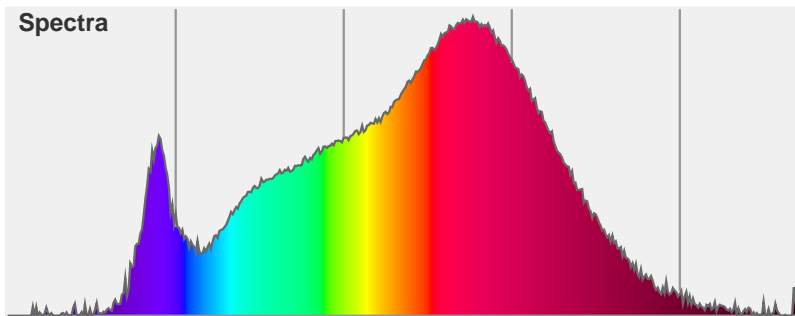

Color

CIE1931

x: 0.429

y: 0.386

Spectra