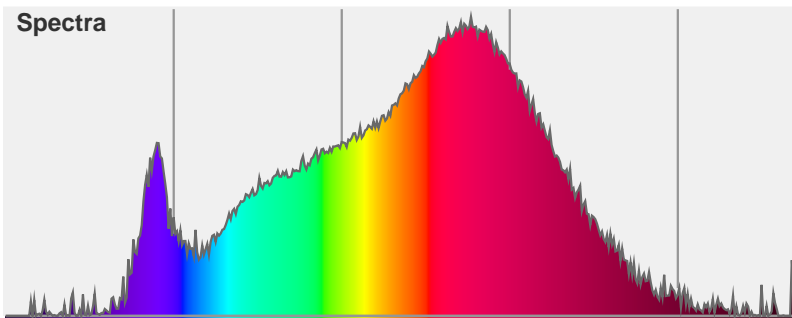

Light efficiency:

69 Lumen/Watt

Light quality:

CRI: 96.1

Color temperature:

2967 K

Output: 1088 lm

Peak: 1931 cd

Additional information:

700 MA

22.39V

21.6X58.8

Beam angle

34°

(8 C-PLANES)

Color

CIE1931

x: 0.431

y: 0.387

Spectra

Power	Voltage: 22.4 V	Current: 0.700 A