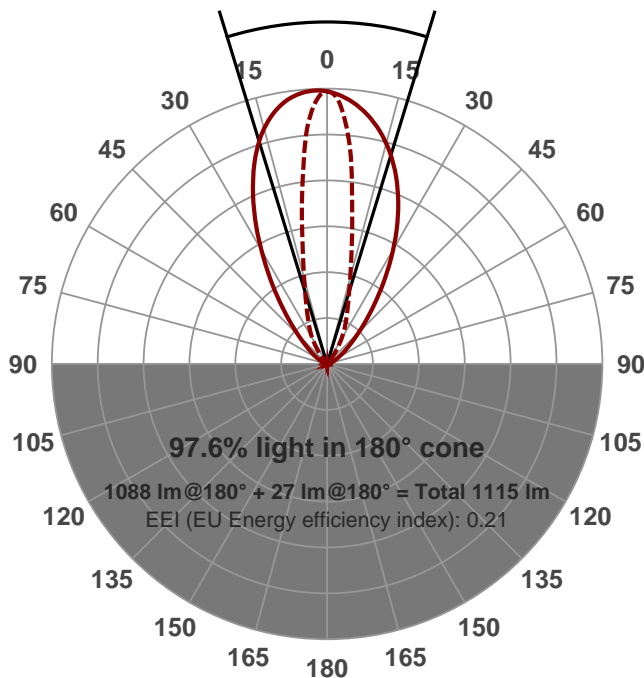

Light efficiency:

69 Lumen/Watt

Light quality:

CRI: 96.1

Color temperature:

2967 K

Output: 1088 lm

Peak: 1931 cd

Power: 15.7 W

PF: 1.0

Product name:

PH-GORO-DL-1300-3000K-V9-20X60-

Date and time:

18/08/2015 2:03:05 PM

Item number:

GORO-DL-1300-3000K-V9-20X60

Additional information:

700 MA

22.39V

21.6X58.8

Beam angle

34°

(8 C-PLANES)

Color

CIE1931

x: 0.431

y: 0.387

Spectra

Power	Voltage: 22.4 V	Current: 0.700 A