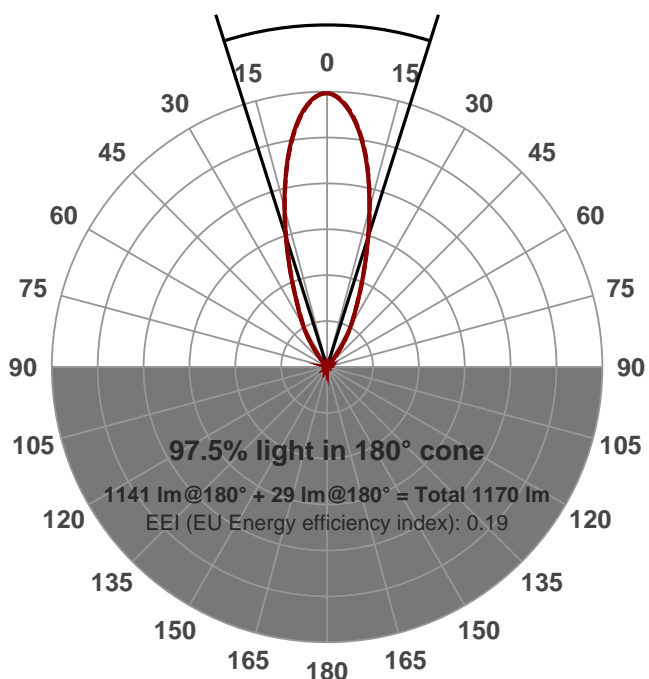

Light efficiency:

**72 Lumen/Watt**

Light quality:

**CRI: 95.8**

Color temperature:

**3010 K**

**Output: 1141 lm**

**Peak: 2573 cd**

**Power: 15.7 W**

**PF: 1.0**

Product name:

**PH-GORO-DL-1300-3000K-V9-40-18.0**

Date and time:

**18/08/2015 2:13:43 PM**

Item number:

**GORO-DL-1300-3000K-V9-40**

Additional information:

**700 MA**

**22.42V**

Beam angle **35.1°** (2 C-PLANES)

Color

CIE1931

x: 0.427

y: 0.385