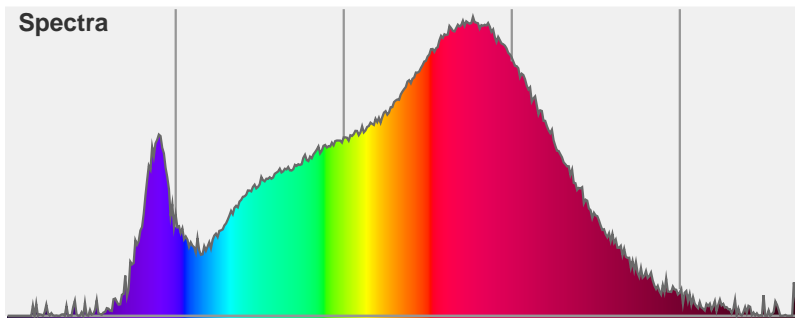

Light efficiency:

**72 Lumen/Watt**

Light quality:

**CRI: 95.8**

Color temperature:

**3010 K**

**Output: 1141 lm**

**Peak: 2573 cd**

Additional information:

**700 MA**

**22.42V**

Beam angle **35.1°** (2 C-PLANES)

Color

CIE1931

x: 0.427

y: 0.385

Spectra

Power	Voltage: 22.4 V	Current: 0.700 A