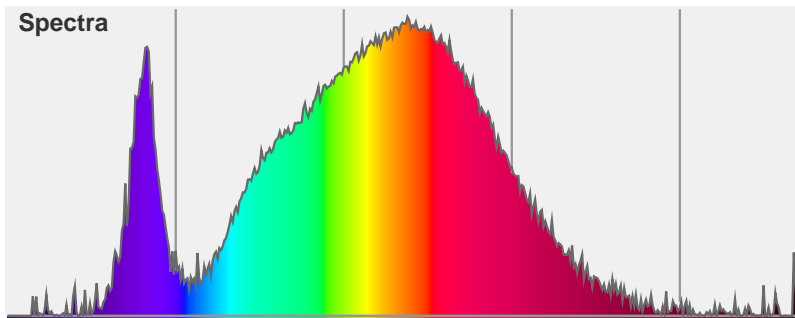

Light efficiency:

Light quality:

Color temperature:

Output: 1182 lm

Peak: 2076 cd

Power: 12.1 W

PF: 1.0

Product name:
PH-GORO-DL-1300-3500K-80-20X60-

Date and time:
19/08/2015 11:15:16 AM

Item number:
GORO-DL-1300-3500K-80-20X60

Additional information:
700 MA
17.22V

21.9X59.1

Beam angle **34.1°** (8 C-PLANES)

Color

CIE1931
x: 0.411
y: 0.398

Spectra