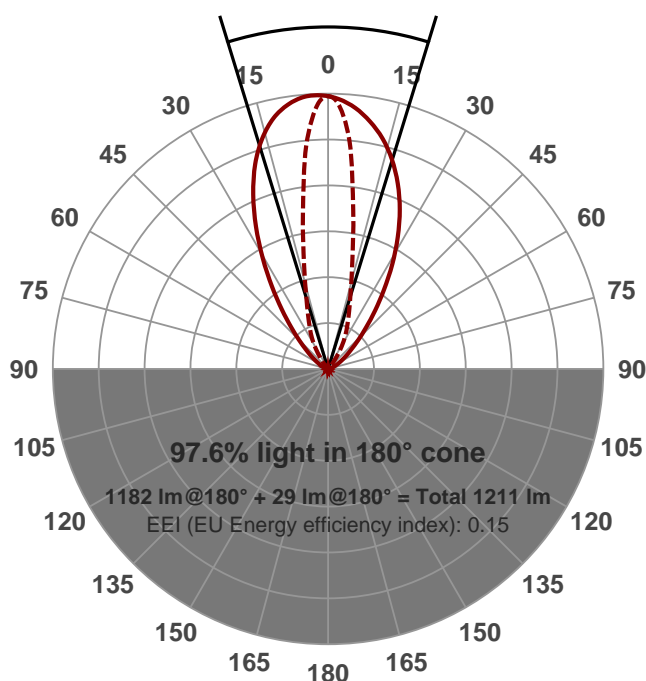

Light efficiency:

Light quality:

Color temperature:

Output: 1182 lm

Peak: 2076 cd

Power: 12.1 W

PF: 1.0

Product name:
PH-GORO-DL-1300-3500K-80-20X60-

Date and time:
19/08/2015 11:15:16 AM

Item number:
GORO-DL-1300-3500K-80-20X60

Additional information:
700 MA
17.22V

21.9X59.1

Beam angle **34.1°** (8 C-PLANES)

Color

CIE1931
x: 0.411
y: 0.398

Spectra

Power		Voltage: 17.2 V		
		Current: 0.700 A		