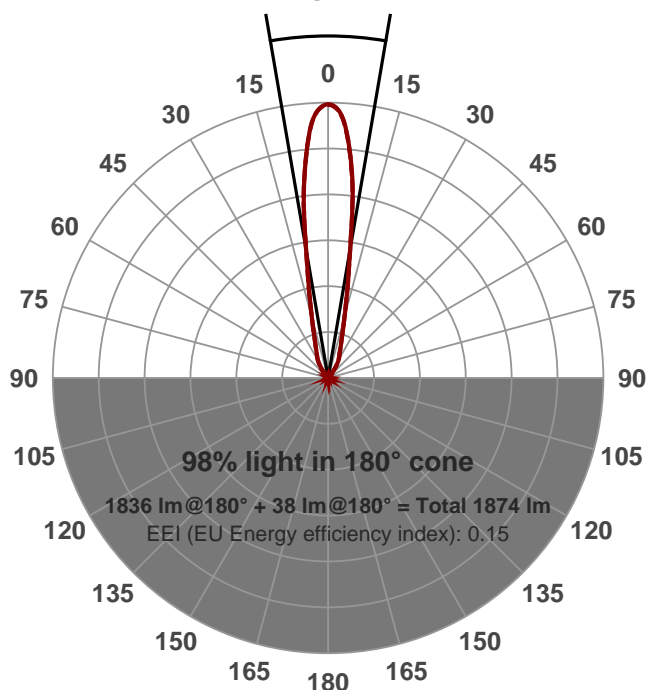

Light efficiency:

Light quality:

Color temperature:

Output: 1836 lm

Peak: 8545 cd

Power: 20.2 W

PF: 1.0

Product name:  
**PH-GORO-DL-2000-3000K-80-20-18.0**

Date and time:  
**18/08/2015 9:37:05 AM**

Item number:  
**GORO-DL-2000-3000K-80-20**

Additional information:  
**700 MA**  
**28.89V**

Beam angle **19.4°** (2 C-PLANES)

Color

CIE1931  
x: 0.440  
y: 0.408

Spectra

Power	Voltage: 28.9 V
	Current: 0.700 A