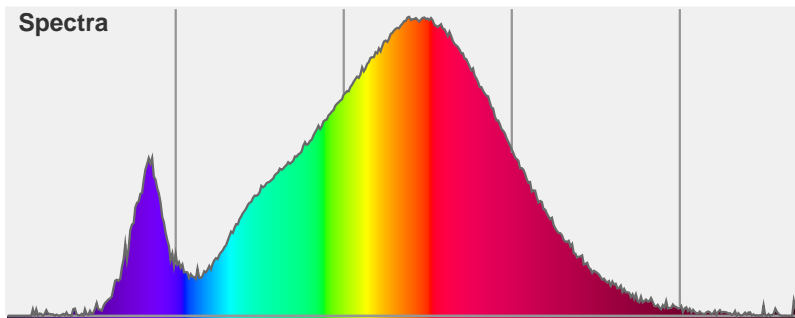

Light efficiency:

Light quality:

Color temperature:

Output: 1836 lm

Peak: 8545 cd

Power: 20.2 W

PF: 1.0

Product name:  
**PH-GORO-DL-2000-3000K-80-20-18.0**

Date and time:  
**18/08/2015 9:37:05 AM**

Item number:  
**GORO-DL-2000-3000K-80-20**

Additional information:  
**700 MA**  
**28.89V**

Beam angle **19.4°** (2 C-PLANES)

Color

CIE1931  
x: 0.440  
y: 0.408

Spectra

Power	Voltage: 28.9 V
	Current: 0.700 A