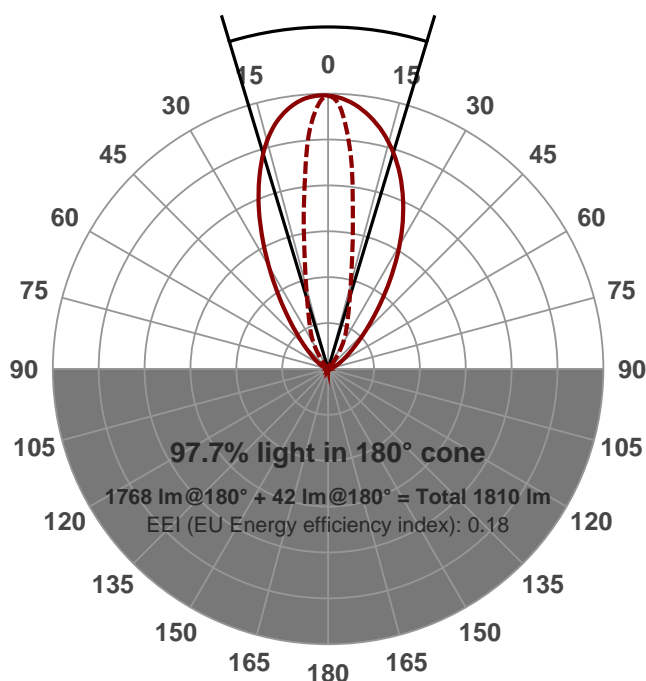

Light efficiency:

87 Lumen/Watt

Light quality:

CRI: 82.9

Color temperature:

2981 K

Output: 1768 lm

Peak: 3133 cd

Power: 20.2 W

PF: 1.0

Product name:

PH-GORO-DL-2000-3000K-80-20X60-

Date and time:

18/08/2015 10:38:59 AM

Item number:

GORO-DL-2000-3000K-80-20X60

Additional information:

700 MA

28.87V

21.1X58.7

Beam angle

33.6° (8 C-PLANES)

Color

CIE1931

x: 0.440

y: 0.409

Spectra

Power	Voltage: 28.9 V	Current: 0.700 A