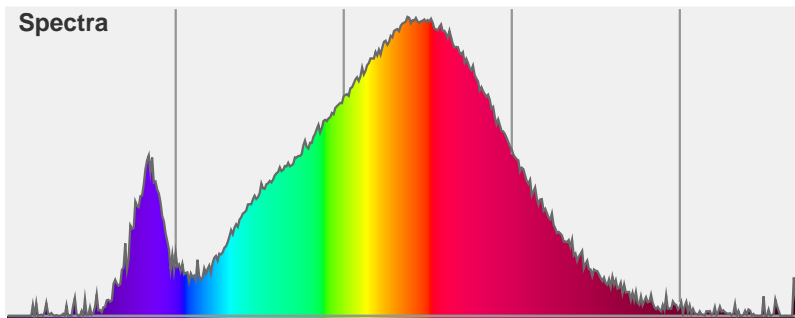

Light efficiency:

87 Lumen/Watt

Light quality:

CRI: 82.9

Color temperature:

2981 K

Output: 1768 lm

Peak: 3133 cd

Additional information:

700 MA

28.87V

21.1X58.7

Beam angle

33.6° (8 C-PLANES)

Color

CIE1931

x: 0.440

y: 0.409

Spectra

Power	Voltage: 28.9 V	Current: 0.700 A