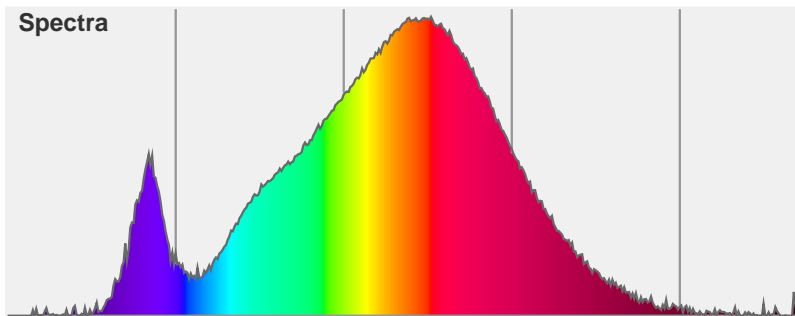

Light efficiency:

Light quality:

Color temperature:

Output: 1801 lm

Peak: 4098 cd

Power: 20.2 W

PF: 1.0

Product name:
PH-GORO-DL-2000-3000K-80-40-18.0

Date and time:
18/08/2015 10:39:52 AM

Item number:
GORO-DL-2000-3000K-80-40

Additional information:
700 MA
28.89V

Beam angle **34.9°** (2 C-PLANES)

Color

CIE1931
x: 0.439
y: 0.407

Spectra

Power		Voltage: 28.9 V		
		Current: 0.700 A		