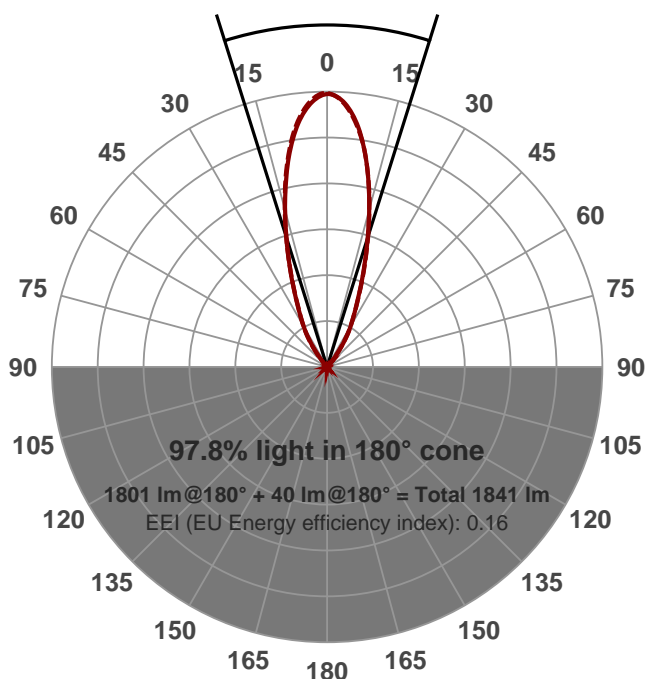

Light efficiency:

Light quality:

Color temperature:

Output: 1801 lm

Peak: 4098 cd

Power: 20.2 W

PF: 1.0

Product name:
PH-GORO-DL-2000-3000K-80-40-18.0

Date and time:
18/08/2015 10:39:52 AM

Item number:
GORO-DL-2000-3000K-80-40

Additional information:
700 MA
28.89V

Beam angle **34.9°** (2 C-PLANES)

Color

CIE1931
x: 0.439
y: 0.407

Spectra

Power		Voltage: 28.9 V		
		Current: 0.700 A		