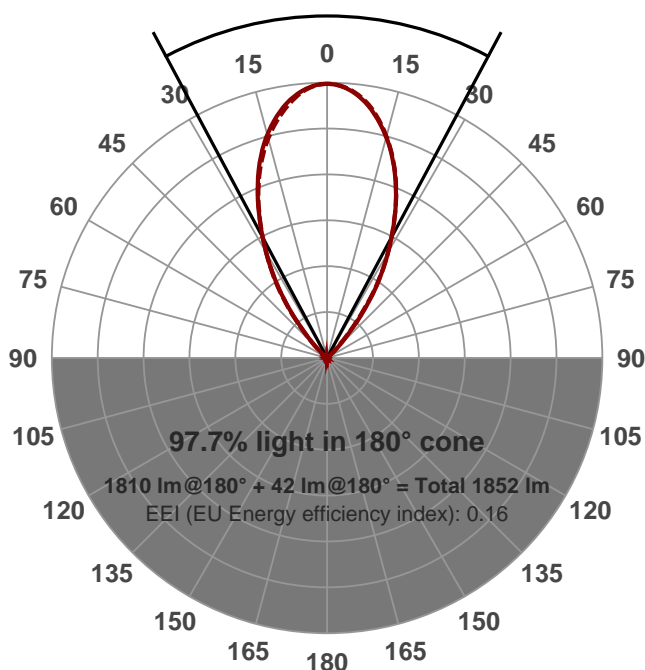

Light efficiency:

Light quality:

Color temperature:

Output: 1810 lm

Peak: 2159 cd

Power: 20.2 W

PF: 1.0

Product name:  
**PH-GORO-DL-2000-3000K-80-60-18.0**

Date and time:  
**18/08/2015 10:41:17 AM**

Item number:  
**GORO-DL-2000-3000K-80-60**

Additional information:  
**700 MA**  
**28.89V**

Beam angle **56.2°** (2 C-PLANES)

Color

CIE1931  
x: 0.439  
y: 0.408

Spectra

Power	Voltage: 28.9 V
	Current: 0.700 A