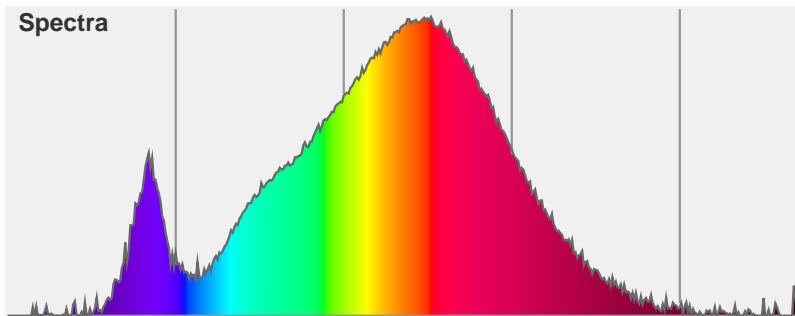

Light efficiency:

Light quality:

Color temperature:

Output: 1810 lm

Peak: 2159 cd

Power: 20.2 W

PF: 1.0

Product name:  
**PH-GORO-DL-2000-3000K-80-60-18.0**

Date and time:  
**18/08/2015 10:41:17 AM**

Item number:  
**GORO-DL-2000-3000K-80-60**

Additional information:  
**700 MA**  
**28.89V**

Beam angle **56.2°** (2 C-PLANES)

Color

CIE1931  
x: 0.439  
y: 0.408

Spectra

Power	Voltage: 28.9 V
	Current: 0.700 A