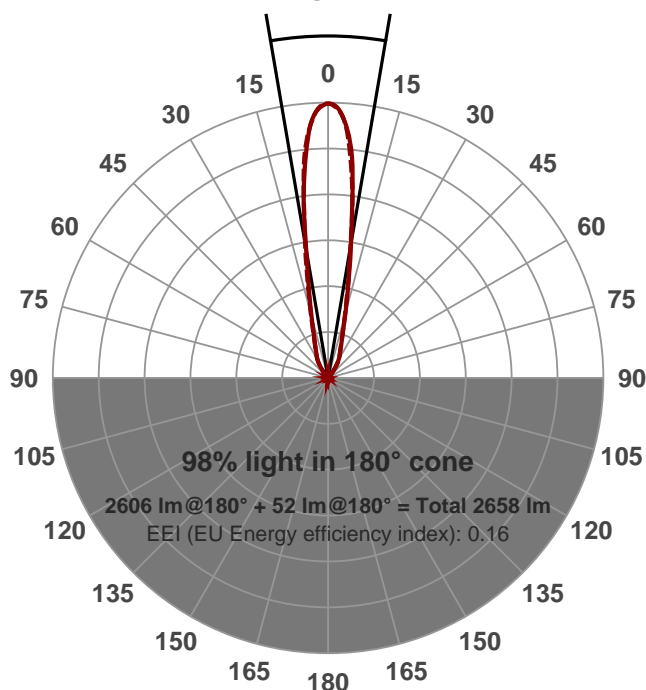

Light efficiency:

87 Lumen/Watt

Light quality:

CRI: 81.6

Color temperature:

2976 K

Output: 2606 lm

Peak: 11842 cd

Power: 29.8 W

PF: 1.0

Product name:

PH-GORO-DL-3000-3000K-80-20-17.0

Date and time:

17/08/2015 2:29:19 PM

Item number:

GORO-DL-3000-3000K-80-20

Additional information:

1050 MA

28.4V

Beam angle

19.4° (2 C-PLANES)

Color

CIE1931

x: 0.441

y: 0.410

Spectra

Power	Voltage: 28.4 V	Current: 1.05 A