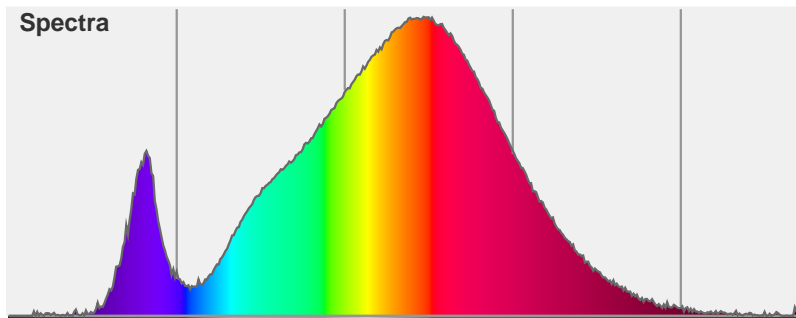

Light efficiency:

87 Lumen/Watt

Light quality:

CRI: 81.6

Color temperature:

2976 K

Output: 2606 lm

Peak: 11842 cd

Power: 29.8 W

PF: 1.0

Product name:

PH-GORO-DL-3000-3000K-80-20-17.0

Date and time:

17/08/2015 2:29:19 PM

Item number:

GORO-DL-3000-3000K-80-20

Additional information:

1050 MA

28.4V

Beam angle

19.4° (2 C-PLANES)

Color

CIE1931

x: 0.441

y: 0.410

Spectra

Power	Voltage: 28.4 V	Current: 1.05 A