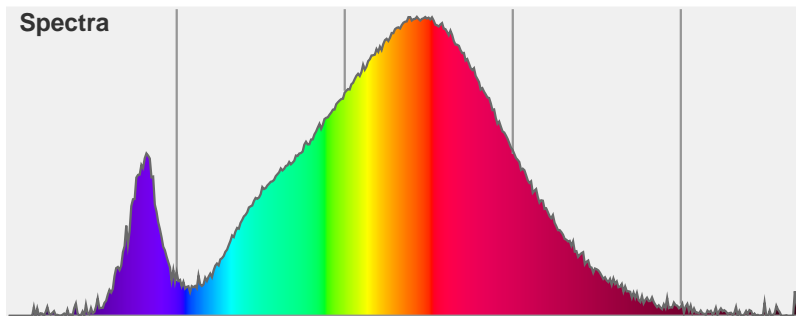

Light efficiency:

83 Lumen/Watt

Light quality:

CRI: 81.5

Color temperature:

2961 K

Output: 2483 lm

Peak: 4421 cd

Additional information:

1050 MA

28.4V

Beam angle

**33.9°** (8 C-PLANES)

Color

CIE1931

x: 0.443

y: 0.411

Spectra

Power	Voltage: 28.4 V	Current: 1.05 A