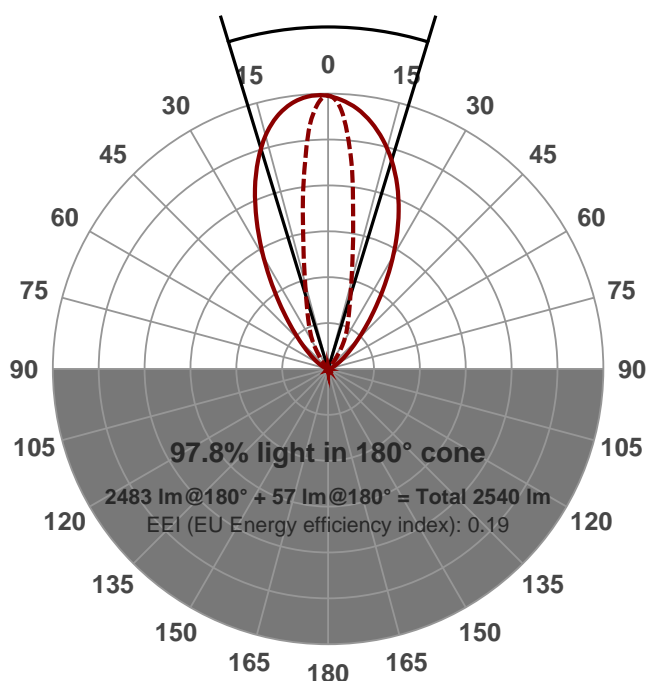

Light efficiency:

83 Lumen/Watt

Light quality:

CRI: 81.5

Color temperature:

2961 K

Output: 2483 lm

Peak: 4421 cd

Power: 29.8 W

PF: 1.0

Product name:

PH-GORO-DL-3000-3000K-80-20X60-

Date and time:

17/08/2015 3:12:52 PM

Item number:

GORO-DL-3000-3000K-80-20X60

Additional information:

1050 MA

28.4V

Beam angle

**33.9°** (8 C-PLANES)

Color

CIE1931

x: 0.443

y: 0.411

Spectra

Power	Voltage: 28.4 V	Current: 1.05 A