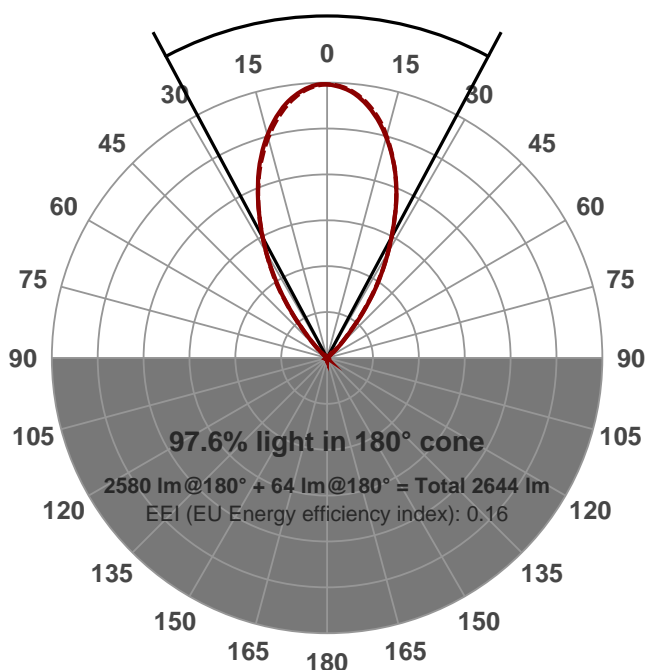

Light efficiency:

Light quality:

Color temperature:

Output: 2580 lm

Peak: 3077 cd

Power: 29.8 W

PF: 1.0

Product name:  
**PH-GORO-DL-3000-3000K-80-60-17.0**

Date and time:  
**17/08/2015 3:14:25 PM**

Item number:  
**GORO-DL-3000-3000K-80-60**

Additional information:  
**1050 MA**  
**28.4V**

Beam angle **56.2°** (2 C-PLANES)

Color

CIE1931  
x: 0.441  
y: 0.409

Spectra

|       |                 |
|-------|-----------------|
| Power | Voltage: 28.4 V |
|       | Current: 1.05 A |
|       |                 |
|       |                 |
|       |                 |