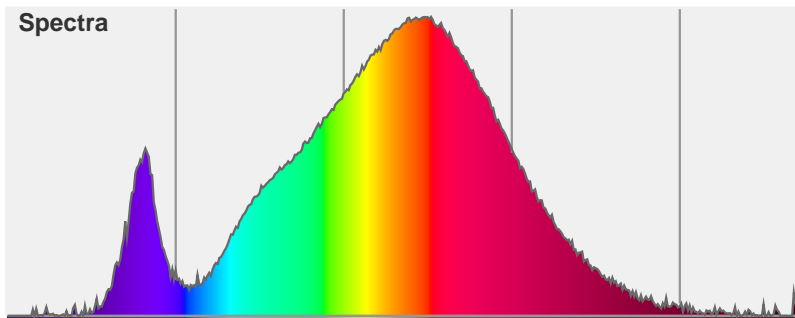

Light efficiency:

Light quality:

Color temperature:

Output: 2580 lm

Peak: 3077 cd

Power: 29.8 W

PF: 1.0

Product name:  
**PH-GORO-DL-3000-3000K-80-60-17.0**

Date and time:  
**17/08/2015 3:14:25 PM**

Item number:  
**GORO-DL-3000-3000K-80-60**

Additional information:  
**1050 MA**  
**28.4V**

Beam angle **56.2°** (2 C-PLANES)

Color

CIE1931  
x: 0.441  
y: 0.409

Spectra

|       |                 |
|-------|-----------------|
| Power | Voltage: 28.4 V |
|       | Current: 1.05 A |
|       |                 |
|       |                 |
|       |                 |