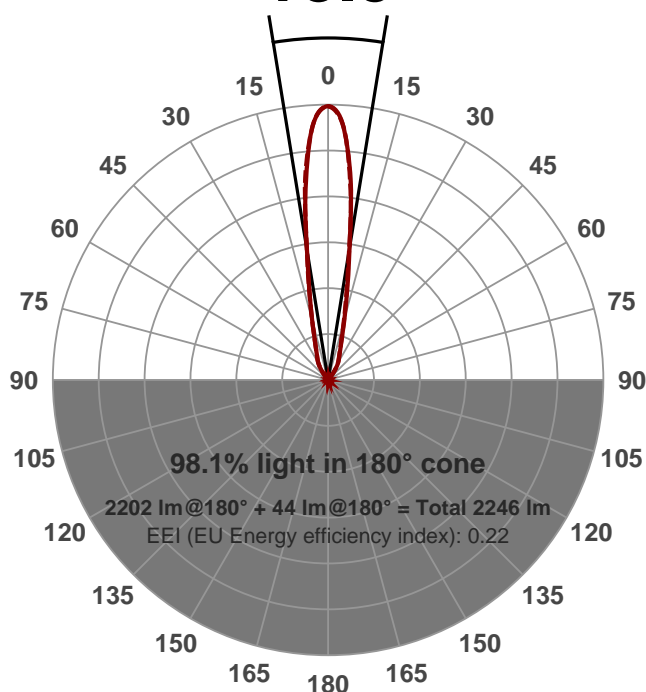

Light efficiency:

**63 Lumen/Watt**

Light quality:

**CRI: 96.1**

Color temperature:

**2977 K**

**Output: 2202 lm**

**Peak: 10737 cd**

**Power: 34.6 W**

**PF: 1.0**

Product name:

**PH-GORO-DL-3000-3000K-V9-20-17.0**

Date and time:

**17/08/2015 4:21:08 PM**

Item number:

**GORO-DL-3000-3000K-V9-20**

Additional information:

**1050 MA**

**32.98V**

Beam angle

**18.5°** (2 C-PLANES)

Color

CIE1931

x: 0.430

y: 0.387

Spectra

Power	Voltage: 33.0 V
	Current: 1.05 A