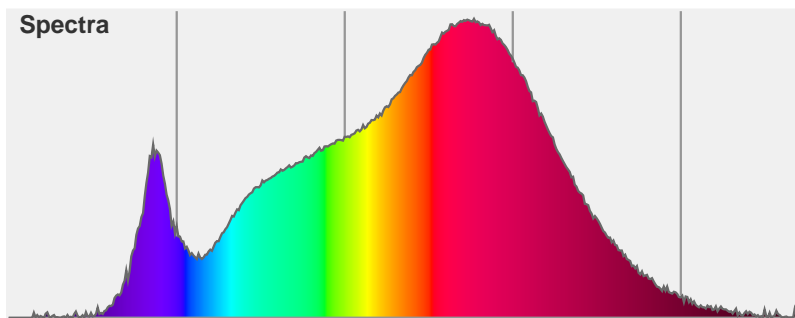

Light efficiency:

**63 Lumen/Watt**

Light quality:

**CRI: 96.1**

Color temperature:

**2977 K**

**Output: 2202 lm**

**Peak: 10737 cd**

Additional information:

**1050 MA**

**32.98V**

Beam angle

**18.5°** (2 C-PLANES)

Color

CIE1931

x: 0.430

y: 0.387

Spectra

Power	Voltage: 33.0 V
	Current: 1.05 A