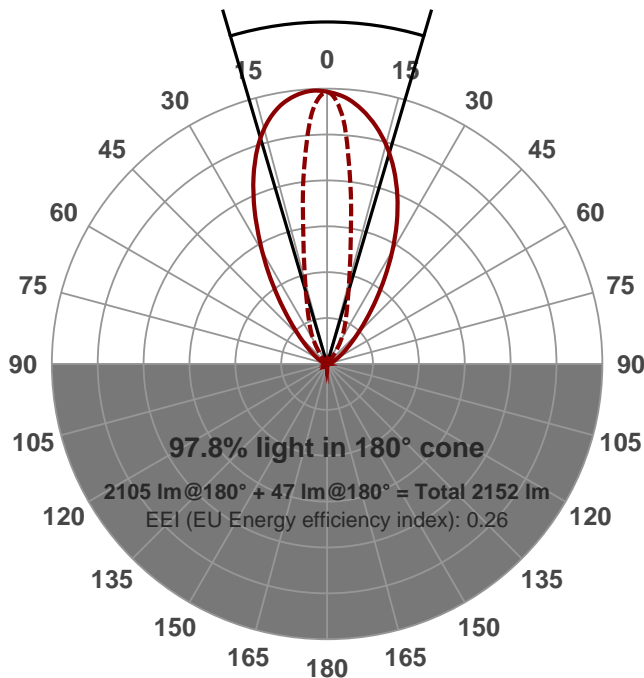

Light efficiency:

**60 Lumen/Watt**

Light quality:

**CRI: 96.2**

Color temperature:

**2961 K**

**Output: 2105 lm**

**Peak: 3839 cd**

**Power: 34.6 W**

**PF: 1.0**

Product name:

**PH-GORO-DL-3000-3000K-V9-20X60-**

Date and time:

**17/08/2015 4:31:36 PM**

Item number:

**GORO-DL-3000-3000K-V9-20X60**

Additional information:

**1050 MA**

**32.99V**

Beam angle **32.9°** (8 C-PLANES)

Color

CIE1931  
x: 0.431  
y: 0.388

Spectra

Power	Voltage: 33.0 V	Current: 1.05 A