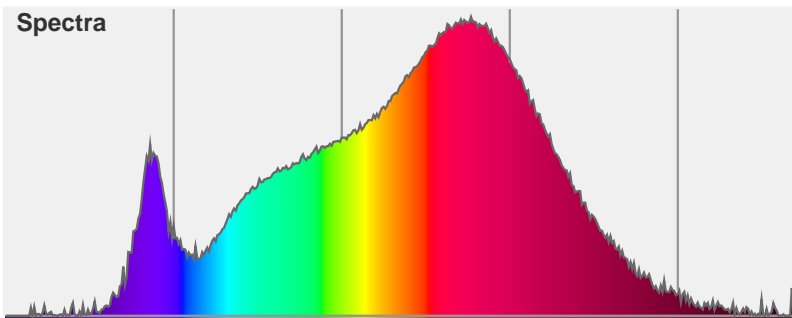

Light efficiency:

**60 Lumen/Watt**

Light quality:

**CRI: 96.2**

Color temperature:

**2961 K**

**Output: 2105 lm**

**Peak: 3839 cd**

Additional information:

**1050 MA**

**32.99V**

Beam angle **32.9°** (8 C-PLANES)

Color

CIE1931  
x: 0.431  
y: 0.388

Spectra

Power	Voltage: 33.0 V	Current: 1.05 A