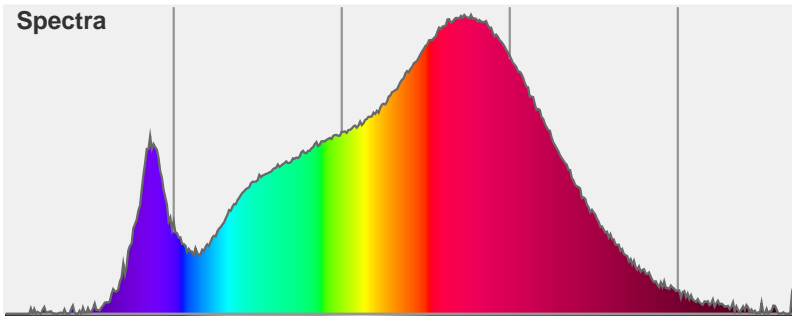

Light efficiency:

62 Lumen/Watt

Light quality:

CRI: 96.0

Color temperature:

2991 K

Output: 2172 lm

Peak: 5020 cd

Power: 34.7 W

PF: 1.0

Product name:
PH-GORO-DL-3000-3000K-V9-40-17.0

Date and time:
17/08/2015 4:39:37 PM

Item number:
GORO-DL-3000-3000K-V9-40

Additional information:
1050 MA
33.02V

Beam angle **34.5°** (2 C-PLANES)

Color

CIE1931
x: 0.429
y: 0.386

Spectra

Power	Voltage: 33.0 V	Current: 1.05 A