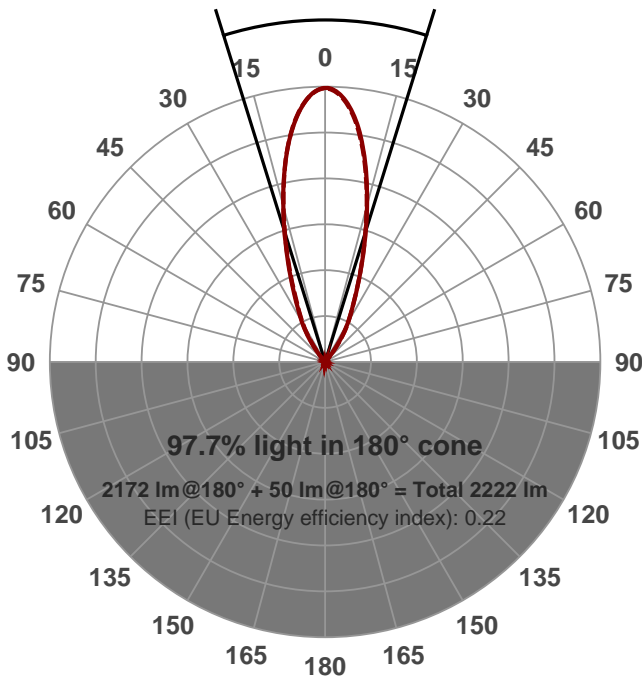

Light efficiency:

62 Lumen/Watt

Light quality:

CRI: 96.0

Color temperature:

2991 K

Output: 2172 lm

Peak: 5020 cd

Power: 34.7 W

PF: 1.0

Product name:
PH-GORO-DL-3000-3000K-V9-40-17.0

Date and time:
17/08/2015 4:39:37 PM

Item number:
GORO-DL-3000-3000K-V9-40

Additional information:
1050 MA
33.02V

Beam angle **34.5°** (2 C-PLANES)

Color

CIE1931
x: 0.429
y: 0.386

Spectra

Power	Voltage: 33.0 V	Current: 1.05 A