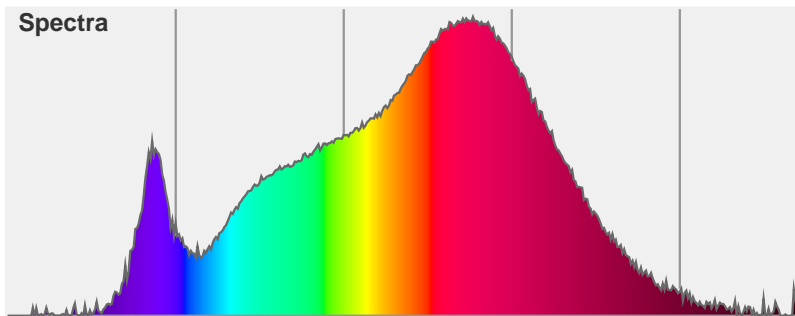

Color

CIE1931

x: 0.430

y: 0.387

Spectra