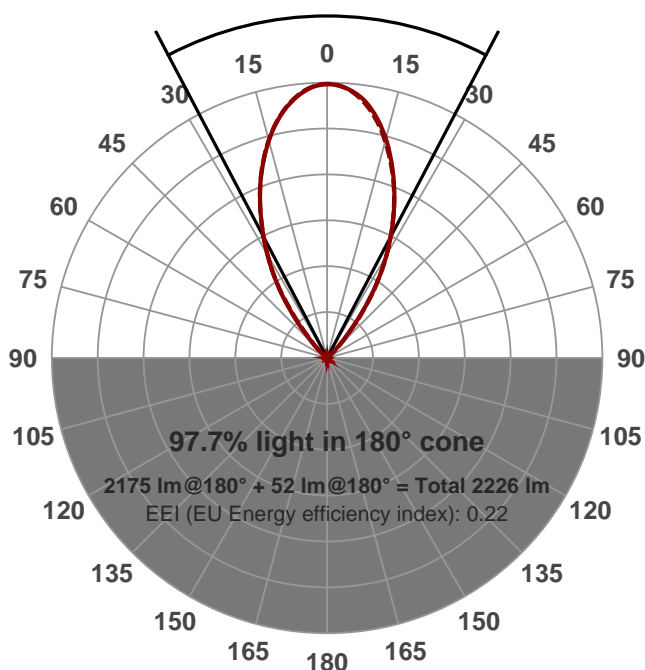

Light efficiency:

**62 Lumen/Watt**

Light quality:

**CRI: 96.1**

Color temperature:

**2982 K**

**Output: 2175 lm**

**Peak: 2656 cd**

**Power: 34.7 W**

**PF: 1.0**

Product name:

**PH-GORO-DL-3000-3000K-V9-60-17.0**

Date and time:

**17/08/2015 4:54:55 PM**

Item number:

**GORO-DL-3000-3000K-V9-60**

Additional information:

**1050 MA**

**33.0V**

Beam angle **55.4°** (2 C-PLANES)

Color

CIE1931

x: 0.430

y: 0.387