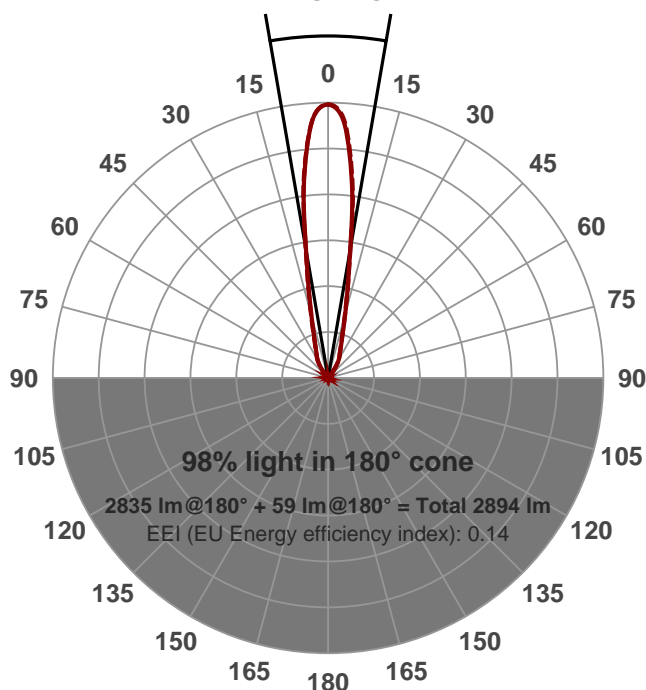

Light efficiency:

96 Lumen/Watt

Light quality:

CRI: 81.4

Color temperature:

4093 K

Output: 2835 lm

Peak: 12894 cd

Power: 29.5 W

PF: 1.0

Product name:

PH-GORO-DL-3000-4000K-80-20-14.0

Date and time:

17/08/2015 12:22:08 PM

Item number:

GORO-DL-3000-4000K-80-20

Additional information:

1050 MA

28.09V

Beam angle **19.6°** (2 C-PLANES)

Color

CIE1931

x: 0.376

y: 0.371