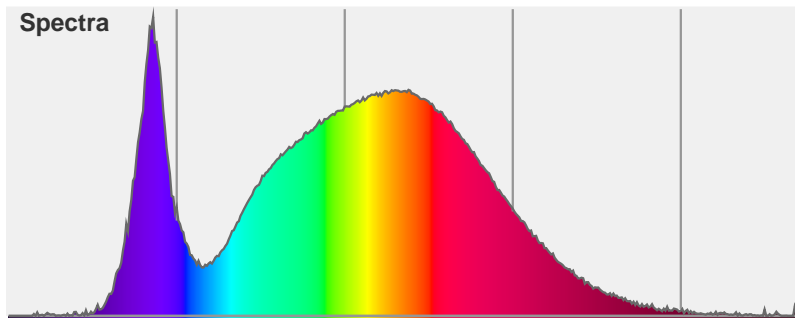

Color

CIE1931

x: 0.376

y: 0.371

Spectra