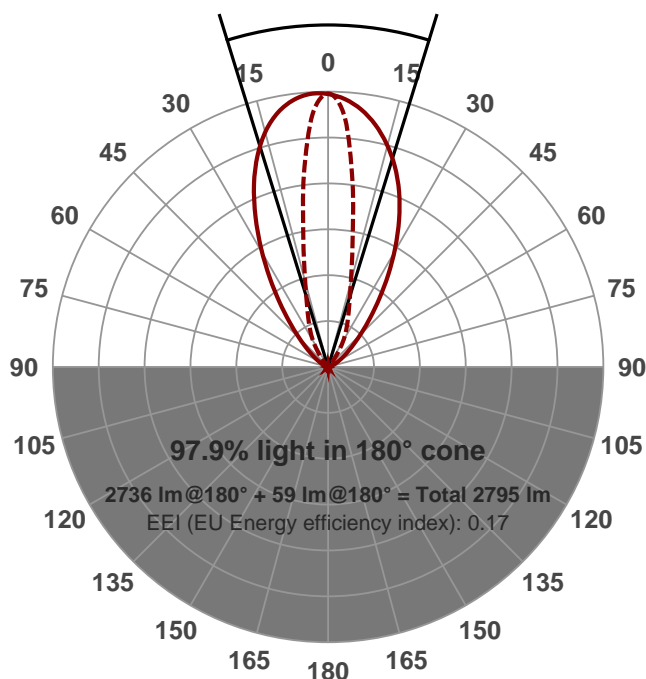

Light efficiency:

Light quality:

Color temperature:

Output: 2736 lm

Peak: 4763 cd

Power: 29.5 W

PF: 1.0

Product name:
PH-GORO-DL-3000-4000K-80-20X60-

Date and time:
17/08/2015 12:15:52 PM

Item number:
GORO-DL-3000-4000K-80-20

Additional information:
1050 MA
28.09V

21.1X58.8

Beam angle **34.3°** (8 C-PLANES)

Color

CIE1931
x: 0.377
y: 0.373

Spectra

| Power | Voltage: 28.1 V | Current: 1.05 A |
|-------|-----------------|-----------------|
| | | |
| | | |
| | | |