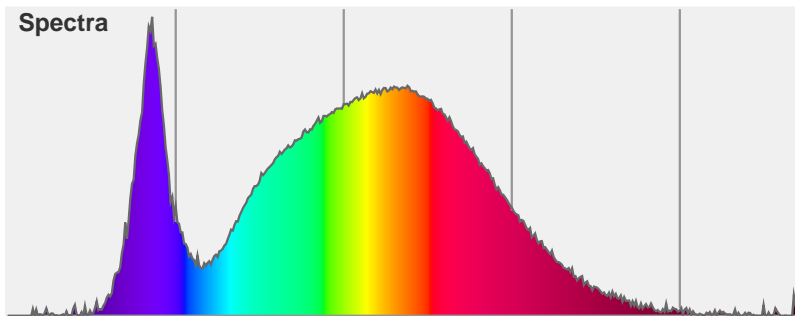

Light efficiency:

Light quality:

Color temperature:

Output: 2736 lm

Peak: 4763 cd

Power: 29.5 W

PF: 1.0

Product name:
PH-GORO-DL-3000-4000K-80-20X60-

Date and time:
17/08/2015 12:15:52 PM

Item number:
GORO-DL-3000-4000K-80-20

Additional information:
1050 MA
28.09V

21.1X58.8

Beam angle **34.3°** (8 C-PLANES)

Color

CIE1931
x: 0.377
y: 0.373

Spectra