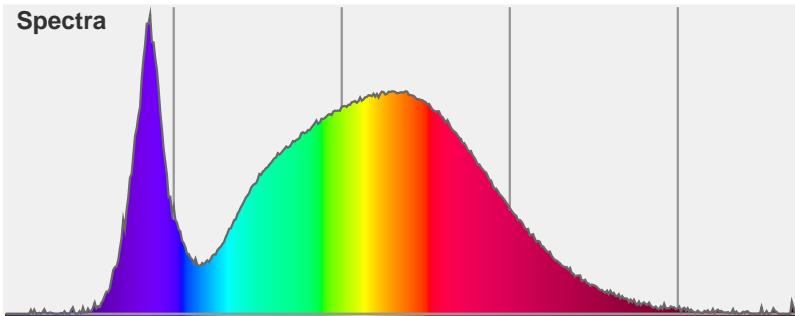

Light efficiency:

Light quality:

Color temperature:

Output: 2790 lm

Peak: 6295 cd

Power: 29.5 W

PF: 1.0

Product name:
PH-GORO-DL-3000-4000K-80-40-14.0

Date and time:
17/08/2015 12:19:09 PM

Item number:
GORO-DL-3000-4000K-80-40

Additional information:
1050 MA
28.13V

Beam angle **35.1°** (2 C-PLANES)

Color

CIE1931
x: 0.375
y: 0.371

Spectra

Power	Voltage: 28.1 V	Current: 1.05 A