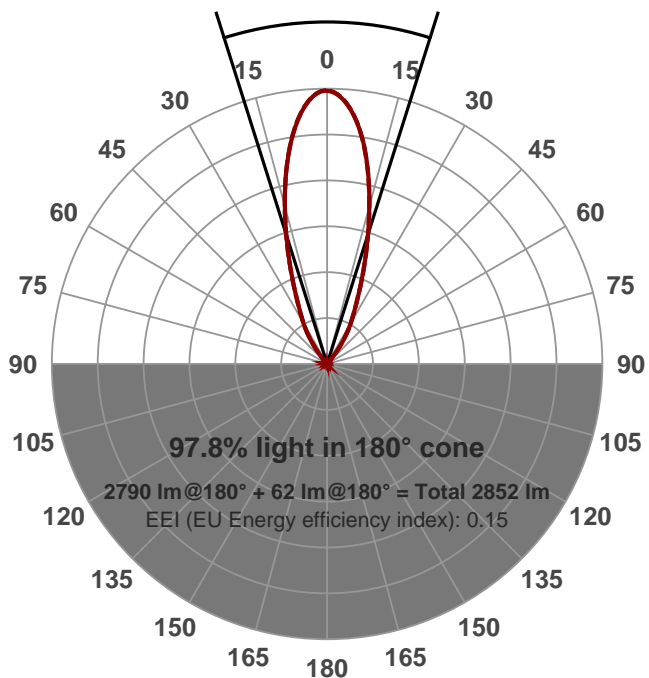

Light efficiency:

Light quality:

Color temperature:

Output: 2790 lm

Peak: 6295 cd

Power: 29.5 W

PF: 1.0

Product name:
PH-GORO-DL-3000-4000K-80-40-14.0

Date and time:
17/08/2015 12:19:09 PM

Item number:
GORO-DL-3000-4000K-80-40

Additional information:
1050 MA
28.13V

Beam angle **35.1°** (2 C-PLANES)

Color

CIE1931
x: 0.375
y: 0.371

Spectra

Power	Voltage: 28.1 V	Current: 1.05 A