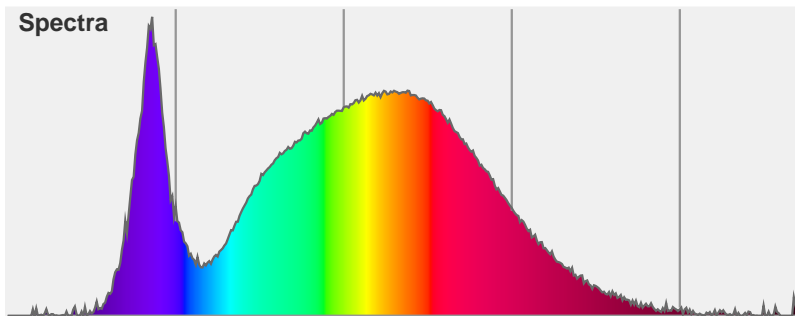

Light efficiency:

94 Lumen/Watt

Light quality:

CRI: 81.6

Color temperature:

4095 K

Output: 2792 lm

Peak: 3296 cd

Power: 29.5 W

PF: 1.0

Product name:
PH-GORO-DL-3000-4000K-80-60-14.0

Date and time:
17/08/2015 12:20:50 PM

Item number:
GORO-DL-3000-4000K-80-60

Additional information:
1050 MA
28.11V

Beam angle **56.5°** (2 C-PLANES)

Color

CIE1931
x: 0.376
y: 0.371

Spectra

Power	Voltage: 28.1 V
	Current: 1.05 A