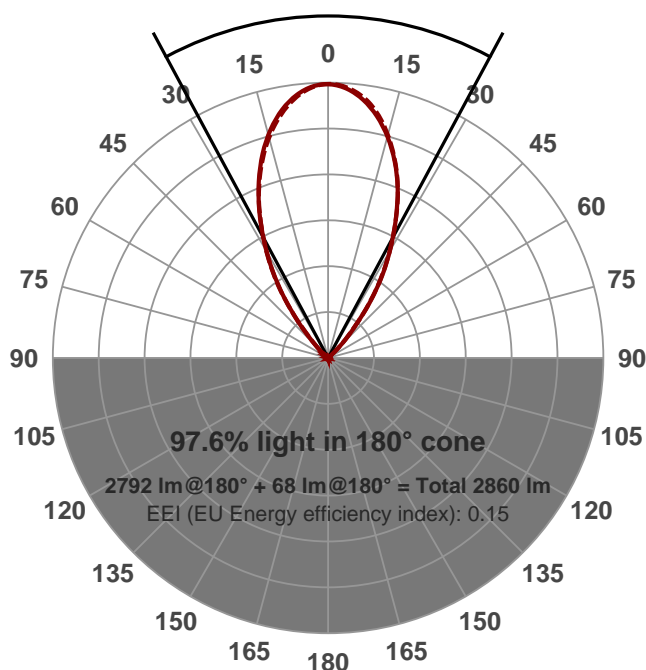

Light efficiency:

94 Lumen/Watt

Light quality:

CRI: 81.6

Color temperature:

4095 K

Output: 2792 lm

Peak: 3296 cd

Power: 29.5 W

PF: 1.0

Product name:
PH-GORO-DL-3000-4000K-80-60-14.0

Date and time:
17/08/2015 12:20:50 PM

Item number:
GORO-DL-3000-4000K-80-60

Additional information:
1050 MA
28.11V

Beam angle **56.5°** (2 C-PLANES)

Color

CIE1931
x: 0.376
y: 0.371

Spectra

Power	Voltage: 28.1 V
	Current: 1.05 A