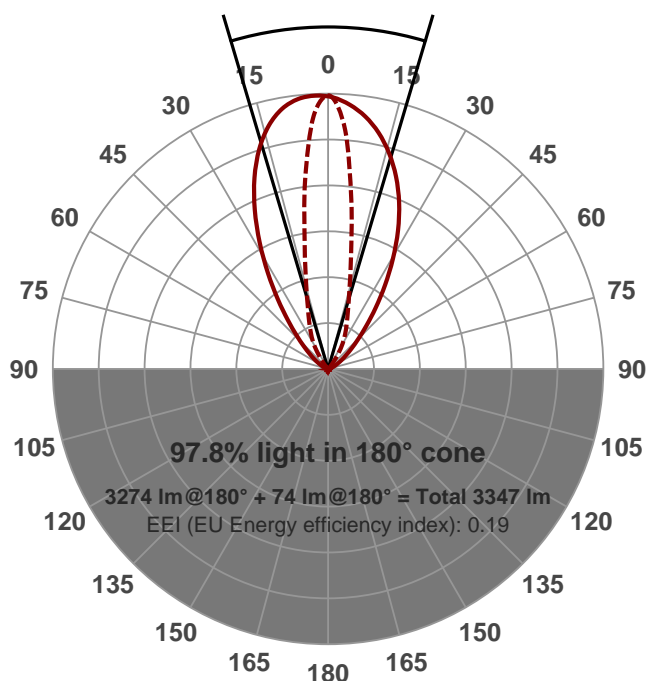

Light efficiency:

83 Lumen/Watt

Light quality:

CRI: 81.5

Color temperature:

2960 K

Output: 3274 lm

Peak: 5983 cd

Power: 39.4 W

PF: 1.0

Product name:

PH-GORO-DL-4000-3000K-V8-20X60-

Date and time:

17/08/2015 1:15:42 PM

Additional information:

1.4A

28.11V

20.1X58.5

Beam angle

33°

(8 C-PLANES)

Color

CIE1931

x: 0.433

y: 0.391

Spectra

Power	Voltage: 28.1 V	Current: 1.40 A