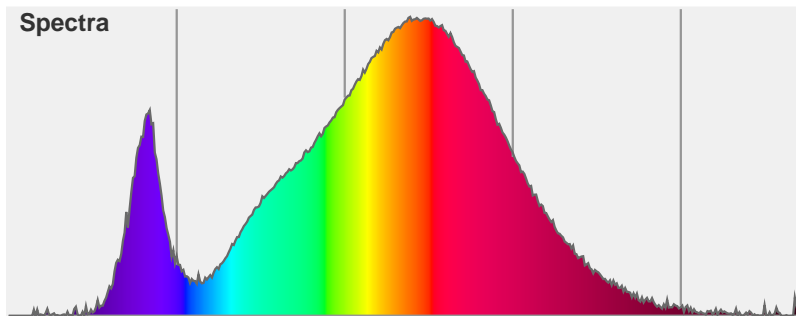

Light efficiency:

83 Lumen/Watt

Light quality:

CRI: 81.5

Color temperature:

2960 K

Output: 3274 lm

Peak: 5983 cd

Power: 39.4 W

PF: 1.0

Product name:

PH-GORO-DL-4000-3000K-V8-20X60-

Date and time:

17/08/2015 1:15:42 PM

Additional information:

1.4A

28.11V

20.1X58.5

Beam angle

33°

(8 C-PLANES)

Color

CIE1931

x: 0.433

y: 0.391

Spectra

Power	Voltage: 28.1 V	Current: 1.40 A