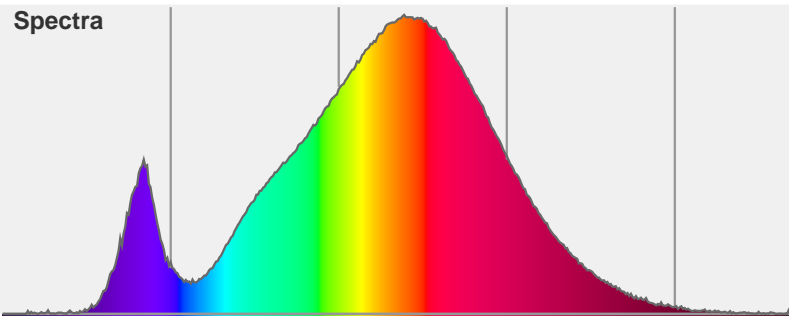

Light efficiency:

Light quality:

Color temperature:

Output: 3931 lm  
 Peak: 19300 cd  
 Power: 47.1 W  
 PF: 1.0

Beam angle **18.4°** (2 C-PLANES)

Product name:  
**PH-GORO-DL-5000-3000K-80-20-13.0**

Date and time:  
**17/08/2015 1:22:55 PM**

Item number:  
**GORO-DL-5000-3000K-80-20**

Additional information:

**1.4A**  
**33.63V**

Color

CIE1931  
 x: 0.443  
 y: 0.411

Spectra

Power		Voltage: 33.6 V		
		Current: 1.40 A		