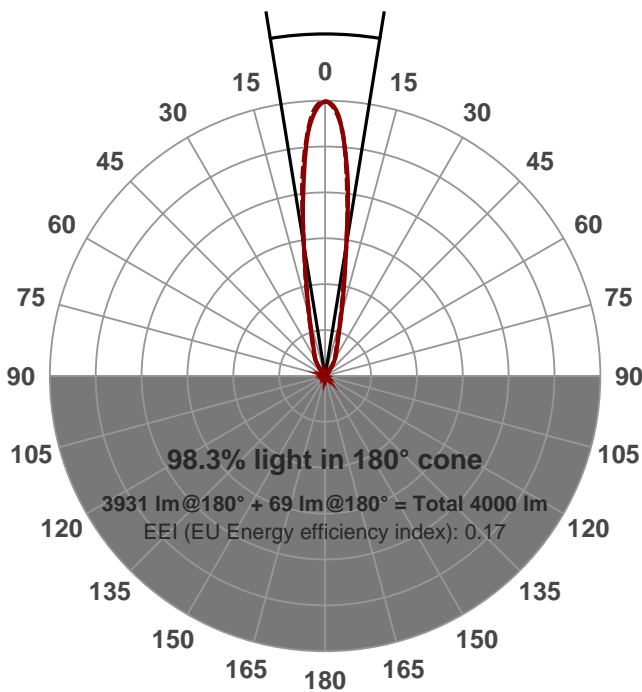

Light efficiency:

Light quality:

Color temperature:

Output: 3931 lm  
 Peak: 19300 cd  
 Power: 47.1 W  
 PF: 1.0

Beam angle **18.4°** (2 C-PLANES)

Product name:  
**PH-GORO-DL-5000-3000K-80-20-13.0**

Date and time:  
**17/08/2015 1:22:55 PM**

Item number:  
**GORO-DL-5000-3000K-80-20**

Additional information:

**1.4A**  
**33.63V**

Color

CIE1931  
 x: 0.443  
 y: 0.411

Spectra

Power		Voltage: 33.6 V		
		Current: 1.40 A		