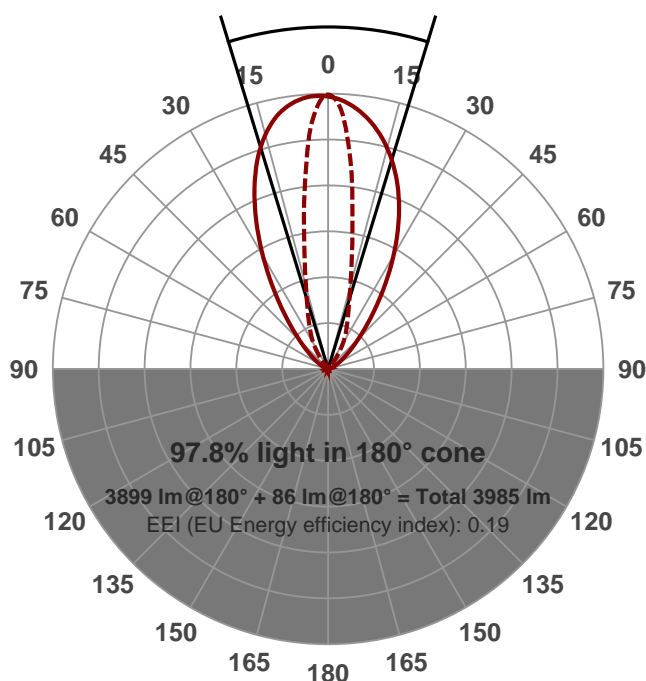

Light efficiency:

82 Lumen/Watt

Light quality:

CRI: 79.5

Color temperature:

2956 K

Output: 3899 lm

Peak: 6898 cd

Power: 47.1 W

PF: 1.0

Product name:

PH-GORO-DL-5000-3000K-80-20X60-

Date and time:

17/08/2015 1:24:44 PM

Additional information:

1.4A

33.66V

20.5X58.5

Beam angle

33.9° (8 C-PLANES)

Color

CIE1931

x: 0.443

y: 0.411