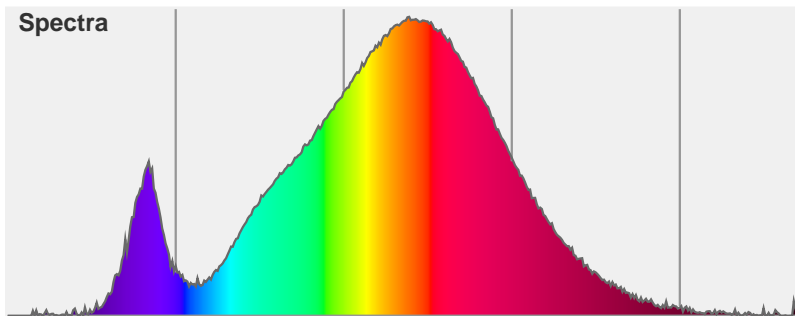

Color

CIE1931

x: 0.443

y: 0.411

Spectra