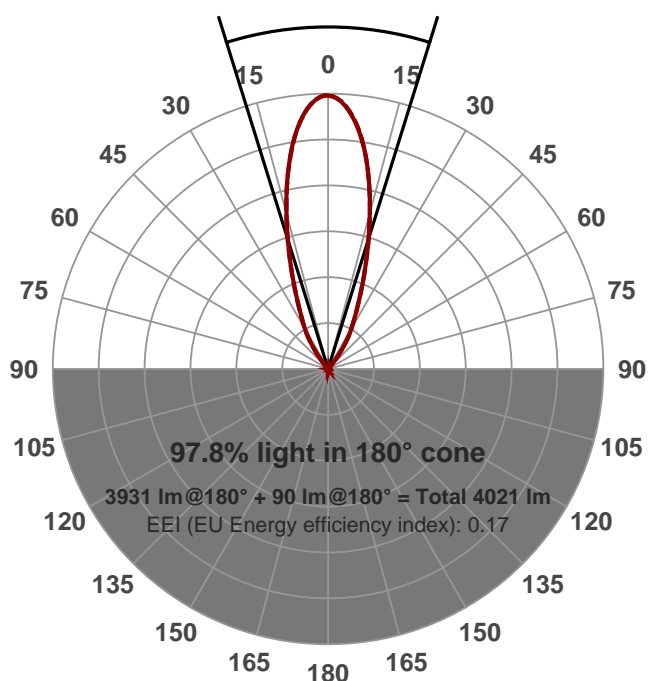

Light efficiency:

83 Lumen/Watt

Light quality:

CRI: 79.7

Color temperature:

2970 K

Output: 3931 lm

Peak: 9031 cd

Power: 47.2 W

PF: 1.0

Product name:

PH-GORO-DL-5000-3000K-80-40-13.0

Date and time:

17/08/2015 1:34:36 PM

Item number:

GORO-DL-5000-3000K-80-40

Additional information:

1.4A

33.73V

Beam angle

34.6° (2 C-PLANES)

Color

CIE1931

x: 0.442

y: 0.410

Spectra

Power	Voltage: 33.7 V	Current: 1.40 A