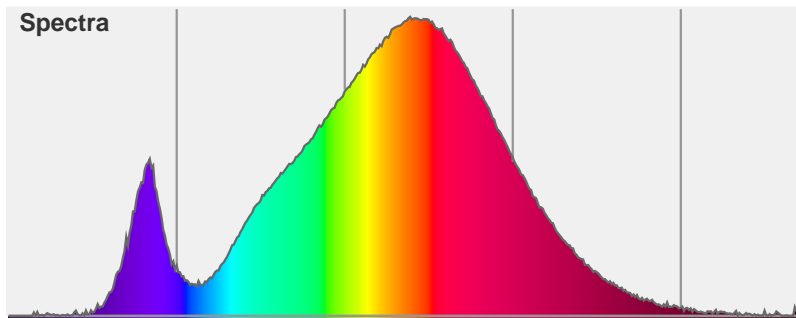

Light efficiency:

83 Lumen/Watt

Light quality:

CRI: 79.7

Color temperature:

2970 K

Output: 3931 lm

Peak: 9031 cd

Additional information:

1.4A

33.73V

Beam angle

34.6° (2 C-PLANES)

Color

CIE1931

x: 0.442

y: 0.410

Spectra

Power	Voltage: 33.7 V	Current: 1.40 A