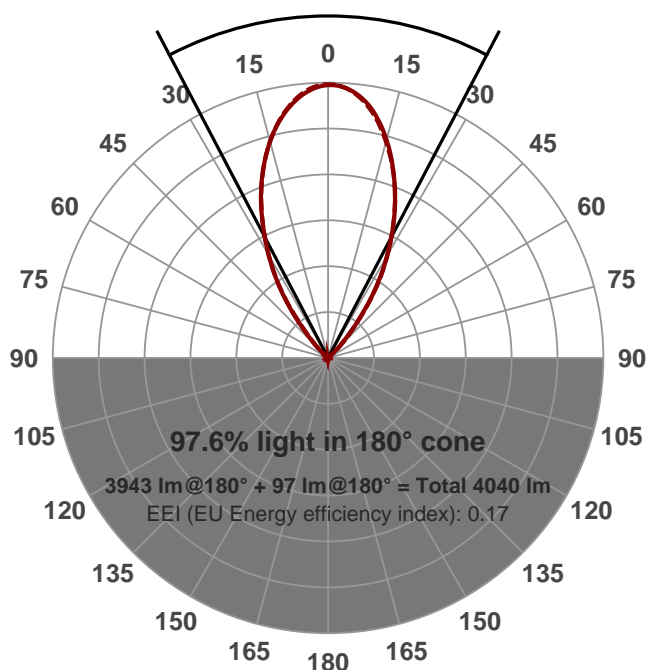

Light efficiency:

83 Lumen/Watt

Light quality:

CRI: 79.8

Color temperature:

2969 K

Output: 3943 lm

Peak: 4820 cd

Power: 47.3 W

PF: 1.0

Product name:

PH-GORO-DL-5000-3000K-80-60-13.0

Date and time:

17/08/2015 1:35:59 PM

Item number:

GORO-DL-5000-3000K-80-60

Additional information:

1.4A

33.78V

Beam angle

55.3° (2 C-PLANES)

Color

CIE1931

x: 0.442

y: 0.410

Spectra

Power	Voltage: 33.8 V	Current: 1.40 A