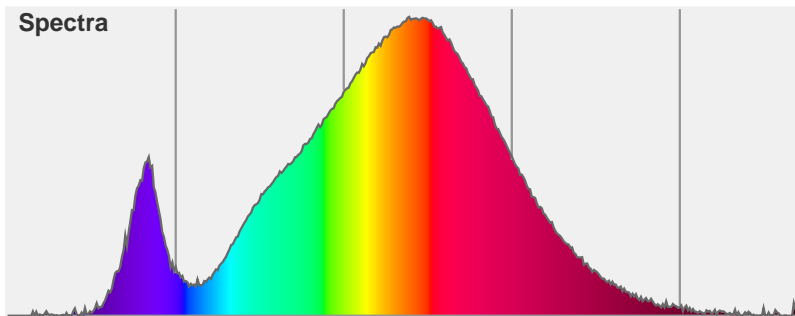

Light efficiency:

83 Lumen/Watt

Light quality:

CRI: 79.8

Color temperature:

2969 K

Output: 3943 lm

Peak: 4820 cd

Additional information:

1.4A

33.78V

Beam angle

55.3° (2 C-PLANES)

Color

CIE1931

x: 0.442

y: 0.410

Spectra

Power	Voltage: 33.8 V	Current: 1.40 A