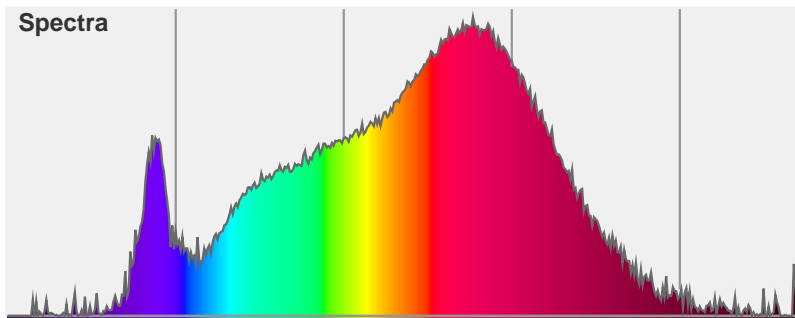

Light efficiency:

Light quality:

Color temperature:

Output: 633 lm  
 Peak: 2835 cd  
 Power: 7.7 W  
 PF: 1.0

Product name:  
**PH-GORO-DL-700-3000K-V9-20-20.08**

Date and time:  
**20/08/2015 11:17:07 AM**

Item number:  
**GORO-DL-700-3000K-V9-20**

Additional information:  
**350 MA**  
**22.09V**

Beam angle **19.6°** (2 C-PLANES)

Color

CIE1931  
 x: 0.429  
 y: 0.389

Spectra

|       |  |                  |  |
|-------|--|------------------|--|
| Power |  | Voltage: 22.1 V  |  |
|       |  | Current: 0.350 A |  |
|       |  |                  |  |
|       |  |                  |  |