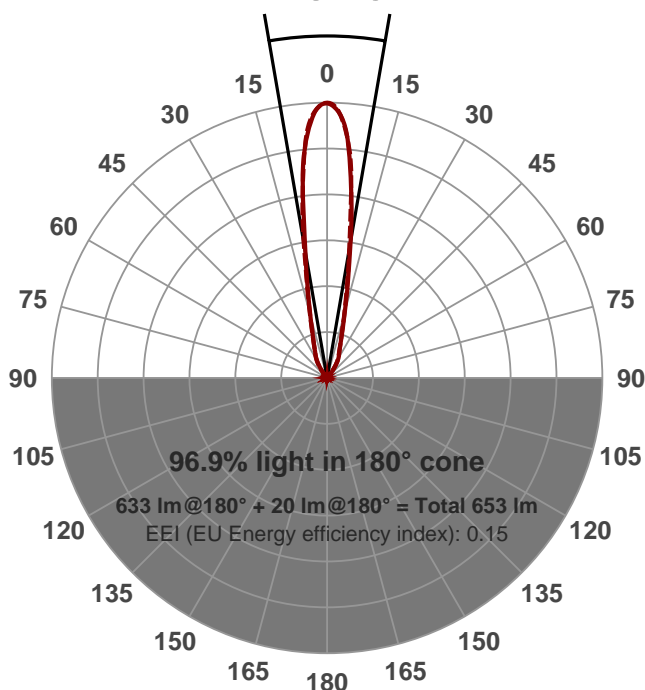

Light efficiency:

Light quality:

Color temperature:

Output: 633 lm  
 Peak: 2835 cd  
 Power: 7.7 W  
 PF: 1.0

Product name:  
**PH-GORO-DL-700-3000K-V9-20-20.08**

Date and time:  
**20/08/2015 11:17:07 AM**

Item number:  
**GORO-DL-700-3000K-V9-20**

Additional information:  
**350 MA**  
**22.09V**

Beam angle **19.6°** (2 C-PLANES)

Color

CIE1931  
 x: 0.429  
 y: 0.389

Spectra

|       |  |                  |  |
|-------|--|------------------|--|
| Power |  | Voltage: 22.1 V  |  |
|       |  | Current: 0.350 A |  |
|       |  |                  |  |
|       |  |                  |  |