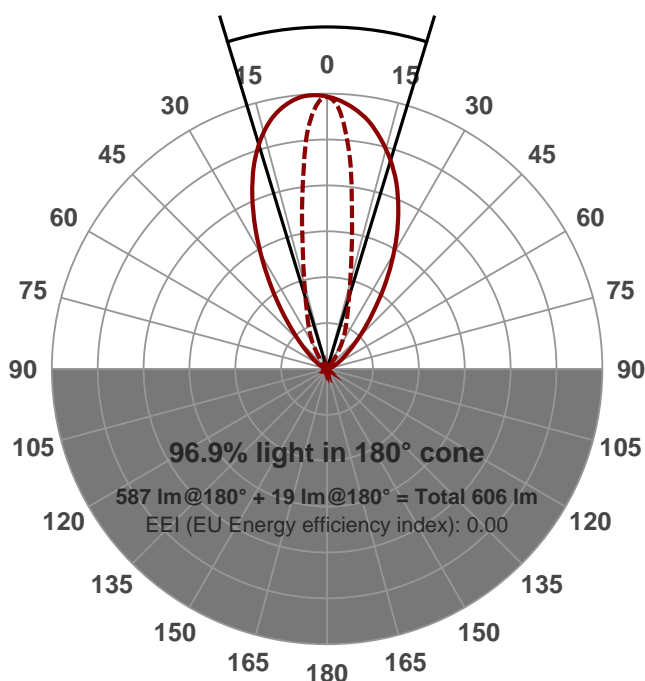

Light efficiency:

Light quality:

Color temperature:

Output: **587 lm**
 Peak: **1050 cd**
 Power: -
 PF: -

Product name:
PH-GORO-DL-700-3000K-V9-20X60-2

Date and time:
20/08/2015 11:41:37 AM

Item number:
GORO-DL-700-3000K-V9-20X60

Additional information:
350 MA
22.08V

21.5X59

Beam angle **33.9°** (8 C-PLANES)

Color

CIE1931
 x: 0.433
 y: 0.392

Spectra