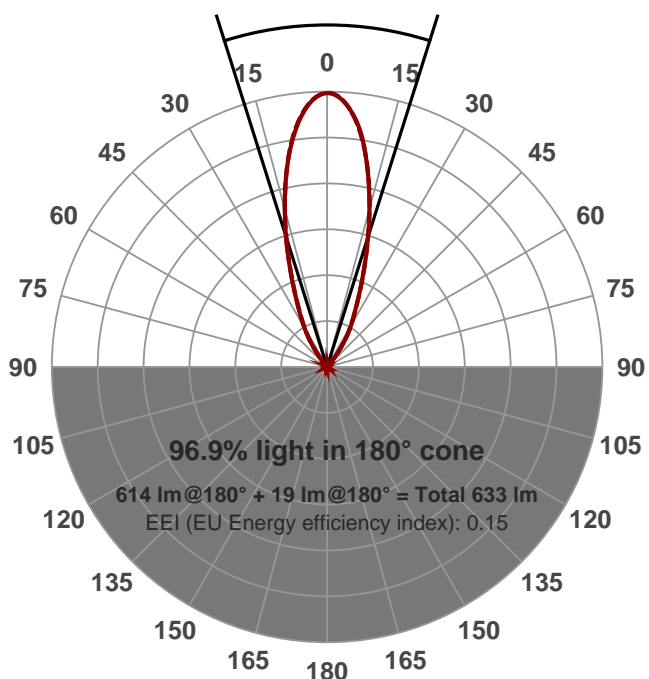

Light efficiency:

79 Lumen/Watt

Light quality:

CRI: 96.3

Color temperature:

3020 K

Output: 614 lm
Peak: 1394 cd
Power: 7.7 W
PF: 1.0

Product name:
PH-GORO-DL-700-3000K-V9-40-20.08

Date and time:
20/08/2015 11:41:54 AM

Item number:
GORO-DL-700-3000K-V9-40

Additional information:
350 MA
22.08V

Beam angle **35°** (2 C-PLANES)

Color

CIE1931
x: 0.429
y: 0.389

Spectra

| | | | | |
|-------|--|------------------|--|--|
| Power | | Voltage: 22.1 V | | |
| | | Current: 0.350 A | | |
| | | | | |
| | | | | |