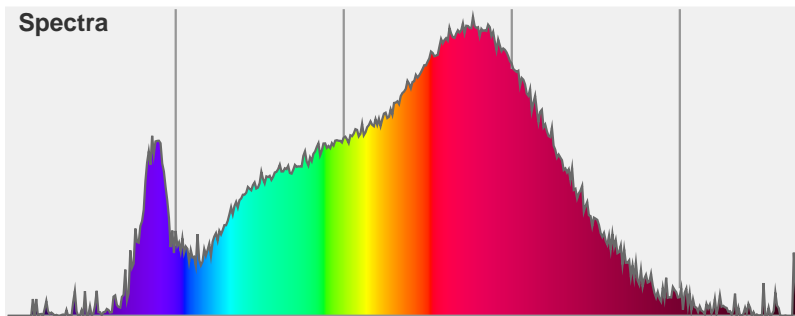

Light efficiency:

79 Lumen/Watt

Light quality:

CRI: 96.3

Color temperature:

3020 K

Output: 614 lm
Peak: 1394 cd
Power: 7.7 W
PF: 1.0

Product name:
PH-GORO-DL-700-3000K-V9-40-20.08

Date and time:
20/08/2015 11:41:54 AM

Item number:
GORO-DL-700-3000K-V9-40

Additional information:
350 MA
22.08V

Beam angle **35°** (2 C-PLANES)

Color

CIE1931
x: 0.429
y: 0.389

Spectra

| | | | | |
|-------|--|------------------|--|--|
| Power | | Voltage: 22.1 V | | |
| | | Current: 0.350 A | | |
| | | | | |
| | | | | |