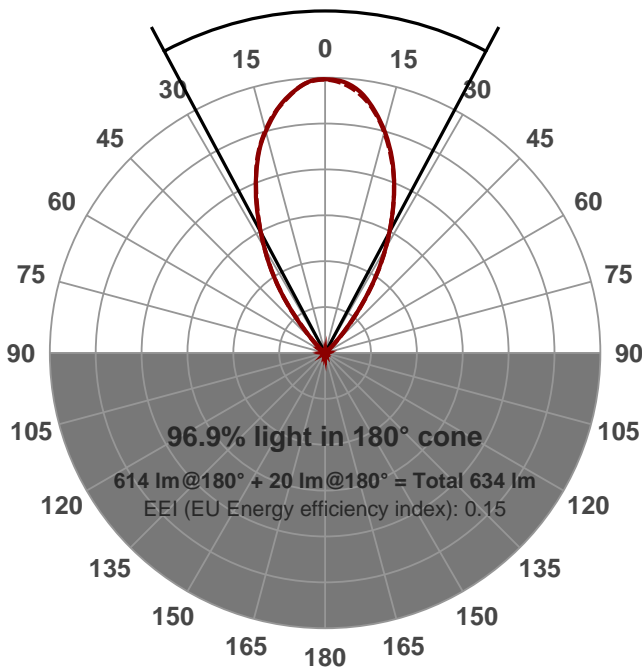

Light efficiency:

Light quality:

Color temperature:

Output: 614 lm
 Peak: 733 cd
 Power: 7.7 W
 PF: 1.0

Beam angle **56.1°** (2 C-PLANES)

Product name:
PH-GORO-DL-700-3000K-V9-60-20.08

Date and time:
20/08/2015 11:42:09 AM

Item number:
GORO-DL-700-3000K-V9-60

Additional information:
350 MA
22.08V

Color

CIE1931
 x: 0.431
 y: 0.391

Spectra

Power	Voltage: 22.1 V
	Current: 0.350 A