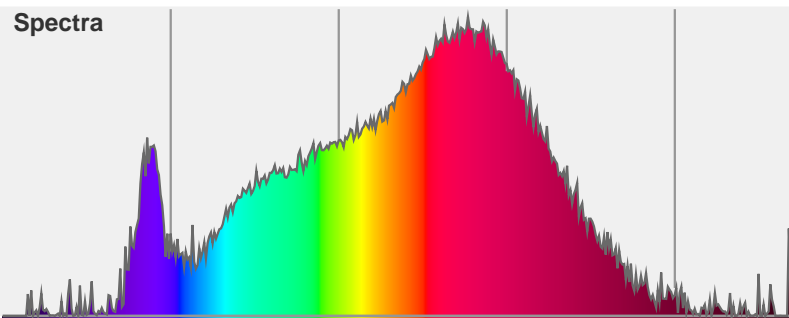

Light efficiency:

Light quality:

Color temperature:

Output: 614 lm
 Peak: 733 cd
 Power: 7.7 W
 PF: 1.0

Beam angle **56.1°** (2 C-PLANES)

Product name:
PH-GORO-DL-700-3000K-V9-60-20.08

Date and time:
20/08/2015 11:42:09 AM

Item number:
GORO-DL-700-3000K-V9-60

Additional information:
350 MA
22.08V

Color

CIE1931
 x: 0.431
 y: 0.391

Spectra

Power	Voltage: 22.1 V
	Current: 0.350 A