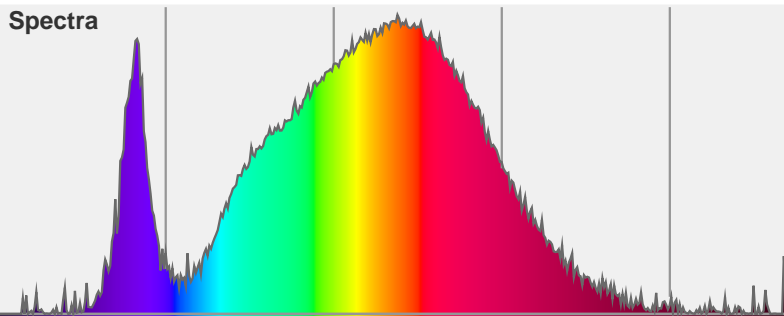

Light efficiency:

Light quality:

Color temperature:

Output: 682 lm
 Peak: 3020 cd
 Power: 5.9 W
 PF: 1.0

Product name:
PH-GORO-DL-700-3500K-80-20-20.08

Date and time:
20/08/2015 1:45:25 PM

Item number:
GORO-DL-700-3500K-80-20

Additional information:
350 MA
16.77V

Beam angle **19.8°** (2 C-PLANES)

Color

CIE1931
 x: 0.413
 y: 0.400

Power		Voltage: 16.8 V		
		Current: 0.350 A		