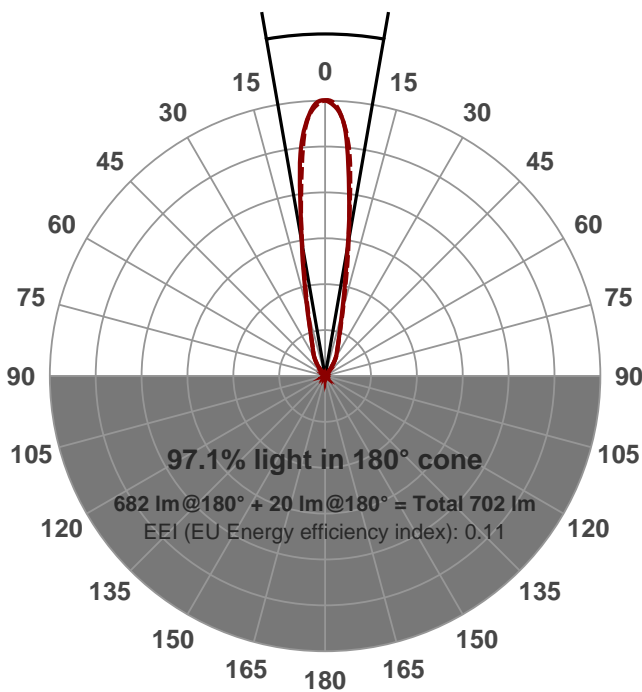

Light efficiency:

Light quality:

Color temperature:

Output: 682 lm
 Peak: 3020 cd
 Power: 5.9 W
 PF: 1.0

Product name:
PH-GORO-DL-700-3500K-80-20-20.08

Date and time:
20/08/2015 1:45:25 PM

Item number:
GORO-DL-700-3500K-80-20

Additional information:
350 MA
16.77V

Beam angle **19.8°** (2 C-PLANES)

Color

CIE1931
 x: 0.413
 y: 0.400

Power		Voltage: 16.8 V		
		Current: 0.350 A		