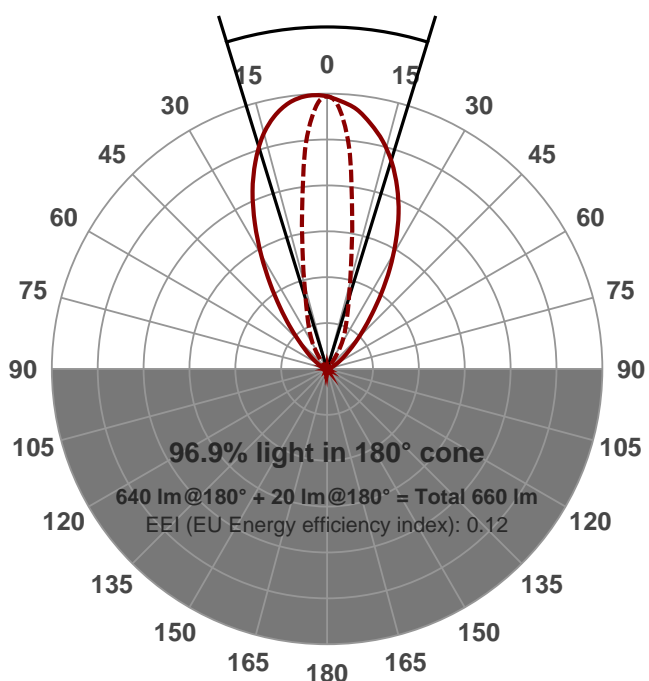

Light efficiency:

**108 Lumen/Watt**

Light quality:

**CRI: 80.5**

Color temperature:

**3385 K**

**Output: 640 lm**  
**Peak: 1135 cd**  
**Power: 5.9 W**  
**PF: 1.0**

Product name:  
**PH-GORO-DL-700-3500K-80-20X60-2**

Date and time:  
**20/08/2015 2:11:07 PM**

Item number:  
**GORO-DL-700-3500K-80-20X60**

Additional information:  
**350 MA**  
**16.77V**

Beam angle **34.2°** (8 C-PLANES)

Color

CIE1931  
x: 0.416  
y: 0.404

Spectra

Power	Voltage: 16.8 V	Current: 0.350 A