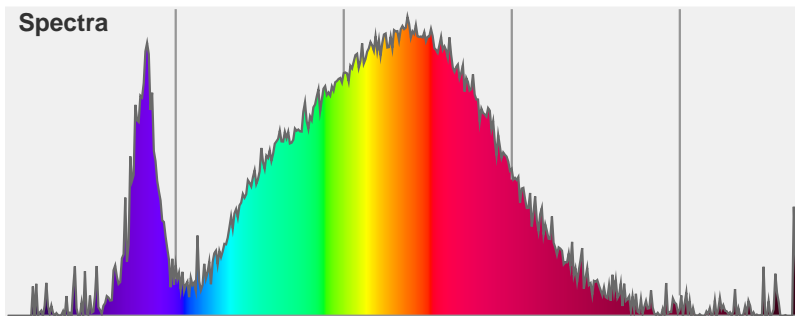

Light efficiency:

**108 Lumen/Watt**

Light quality:

**CRI: 80.5**

Color temperature:

**3385 K**

**Output: 640 lm**  
**Peak: 1135 cd**  
**Power: 5.9 W**  
**PF: 1.0**

Product name:  
**PH-GORO-DL-700-3500K-80-20X60-2**

Date and time:  
**20/08/2015 2:11:07 PM**

Item number:  
**GORO-DL-700-3500K-80-20X60**

Additional information:  
**350 MA**  
**16.77V**

Beam angle **34.2°** (8 C-PLANES)

Color

CIE1931  
x: 0.416  
y: 0.404

Spectra

Power	Voltage: 16.8 V	Current: 0.350 A