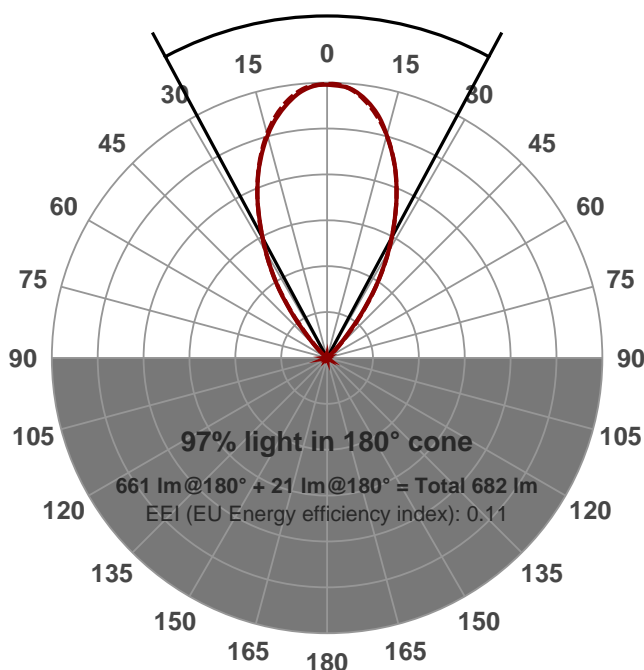

Light efficiency:

112 Lumen/Watt

Light quality:

CRI: 80.6

Color temperature:

3400 K

Output: 661 lm

Peak: 785 cd

Power: 5.9 W

PF: 1.0

Product name:

PH-GORO-DL-700-3500K-80-60-20.08

Date and time:

20/08/2015 2:12:04 PM

Item number:

GORO-DL-700-3500K-80-60

Additional information:

350 MA

16.77V

Beam angle **56.5°** (2 C-PLANES)

Color

CIE1931

x: 0.415

y: 0.403