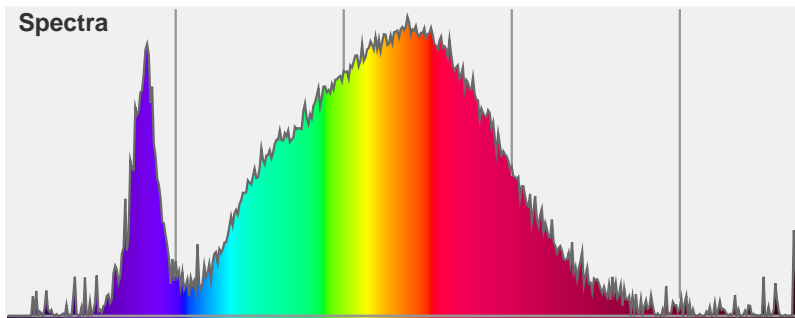

Light efficiency:

112 Lumen/Watt

Light quality:

CRI: 80.6

Color temperature:

3400 K

Output: 661 lm

Peak: 785 cd

Additional information:

350 MA

16.77V

Beam angle **56.5°** (2 C-PLANES)

Color

CIE1931

x: 0.415

y: 0.403

Spectra

| Power | Voltage: 16.8 V | Current: 0.350 A |
|-------|-----------------|------------------|
| | | |
| | | |
| | | |