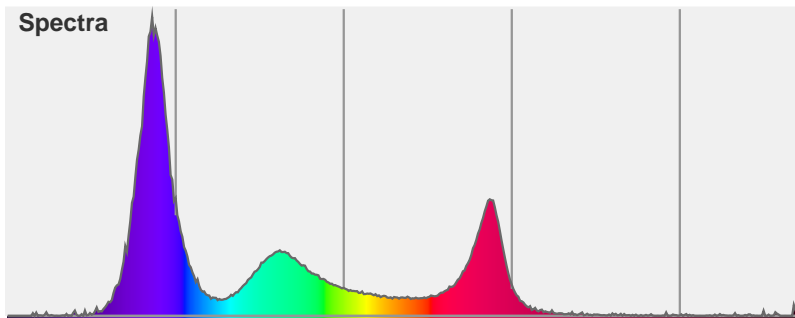

Light efficiency:

Light quality:

Color temperature:

Output: 235 lm
 Peak: 1476 cd
 Power: 10.0 W
 PF: 1.0

Product name:
PH-LIRA-10W-RGBW-41X8-27.08.15

Date and time:
27/08/2015 12:28:57 PM

Item number:
LIRA-10W-BRGW-41X8

Additional information:
418 MA
24 V

42.3X10.6

Beam angle **19.6°** (8 C-PLANES)

Color

CIE1931
 x: 0.236
 y: 0.185

Spectra

Power		Voltage: 24.0 V	
		Current: 0.418 A	