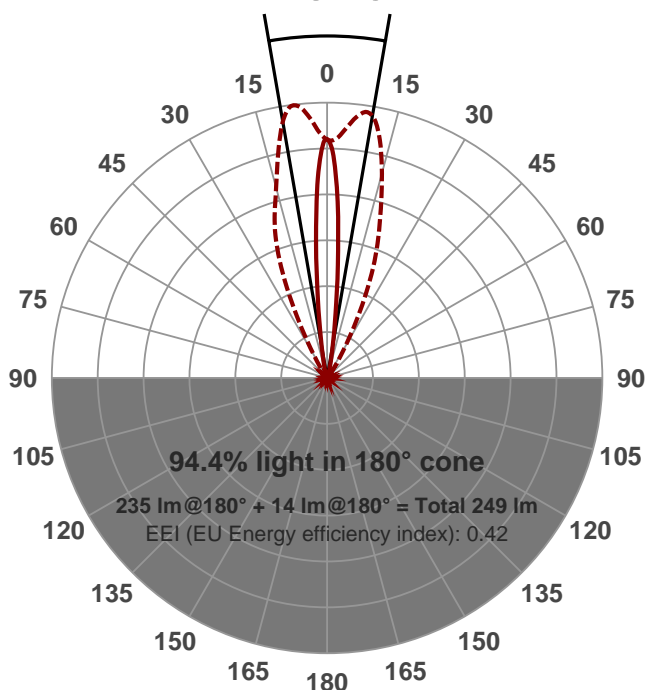

Light efficiency:

Light quality:

Color temperature:

Output: 235 lm
 Peak: 1476 cd
 Power: 10.0 W
 PF: 1.0

Product name:
PH-LIRA-10W-RGBW-41X8-27.08.15

Date and time:
27/08/2015 12:28:57 PM

Item number:
LIRA-10W-BRGW-41X8

Additional information:
418 MA
24 V

42.3X10.6

Beam angle **19.6°** (8 C-PLANES)

Color

CIE1931
 x: 0.236
 y: 0.185

Spectra

Power		Voltage: 24.0 V	
		Current: 0.418 A	