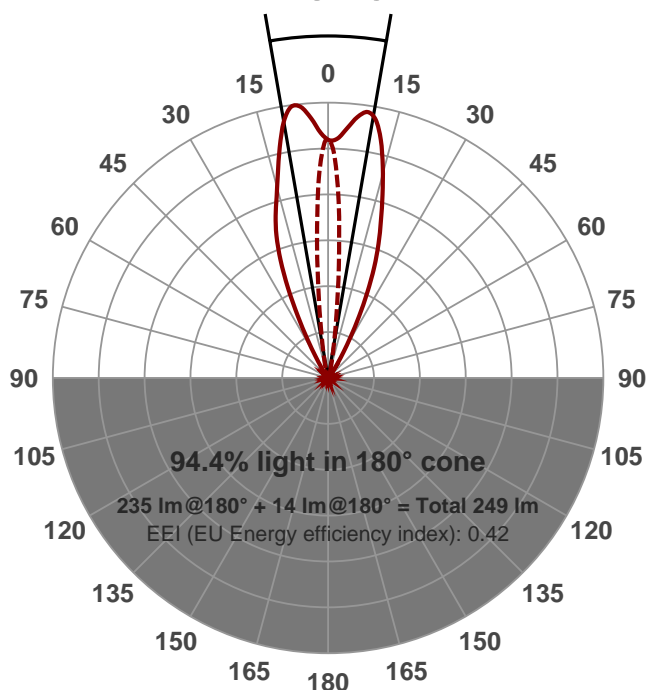

Light efficiency:

Light quality:

Color temperature:

Output: 235 lm
 Peak: 1476 cd
 Power: 10.0 W
 PF: 1.0

Product name:
PH-LIRA-10W-RGBW-8X41-27.08.15

Date and time:
27/08/2015 12:27:39 PM

Item number:
LIRA-10W-BRGW-8X41

Additional information:
418 MA
24 V

10.6X42.3

Beam angle **19.6°** (8 C-PLANES)

Color

CIE1931
 x: 0.236
 y: 0.185

Spectra

Power		Voltage: 24.0 V		
		Current: 0.418 A		