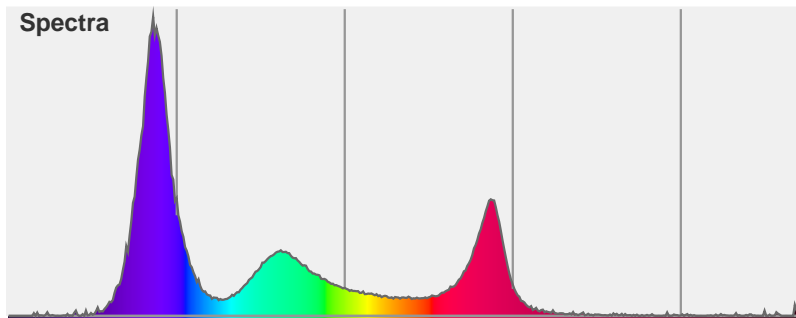

Light efficiency:

Light quality:

Color temperature:

Output: 235 lm
 Peak: 1476 cd
 Power: 10.0 W
 PF: 1.0

Product name:
PH-LIRA-10W-RGBW-8X41-27.08.15

Date and time:
27/08/2015 12:27:39 PM

Item number:
LIRA-10W-BRGW-8X41

Additional information:
418 MA
24 V

10.6X42.3

Beam angle **19.6°** (8 C-PLANES)

Color

CIE1931
 x: 0.236
 y: 0.185

Spectra

Power		Voltage: 24.0 V		
		Current: 0.418 A		