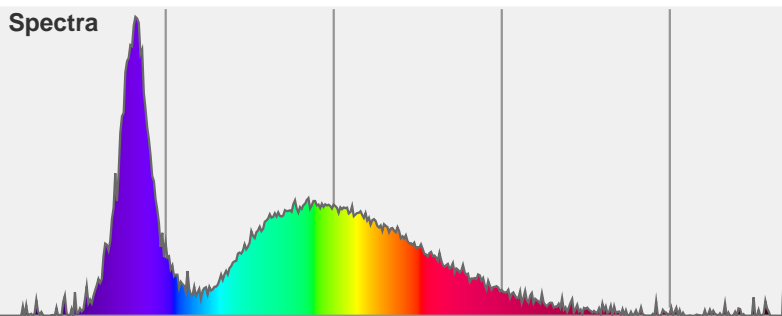

Light efficiency:

Light quality:

Color temperature:

Output: 265 lm
 Peak: 758 cd
 Power: 8.3 W
 PF: 1.0

Beam angle **33.9°** (2 C-PLANES)

Product name:
PH-LIRA-8W-DWT-COOL-34-26.08.15

Date and time:
26/08/2015 2:22:27 PM

Item number:
LIRA-8W-DWT-34

Additional information:
344 MA
24 V

COOL WHITE FULL ON

Color

CIE1931
 x: 0.299
 y: 0.306

Power	Voltage: 24.0 V
	Current: 0.344 A