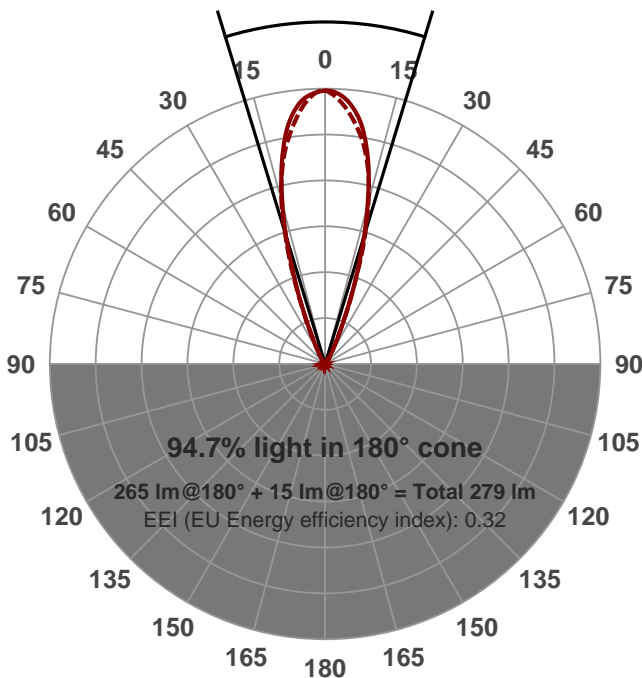

Light efficiency:

Light quality:

Color temperature:

Output: 265 lm
 Peak: 758 cd
 Power: 8.3 W
 PF: 1.0

Beam angle **33.9°** (2 C-PLANES)

Product name:
PH-LIRA-8W-DWT-COOL-34-26.08.15

Date and time:
26/08/2015 2:22:27 PM

Item number:
LIRA-8W-DWT-34

Additional information:
344 MA
24 V

COOL WHITE FULL ON

Color

CIE1931
 x: 0.299
 y: 0.306

Power	Voltage: 24.0 V
	Current: 0.344 A