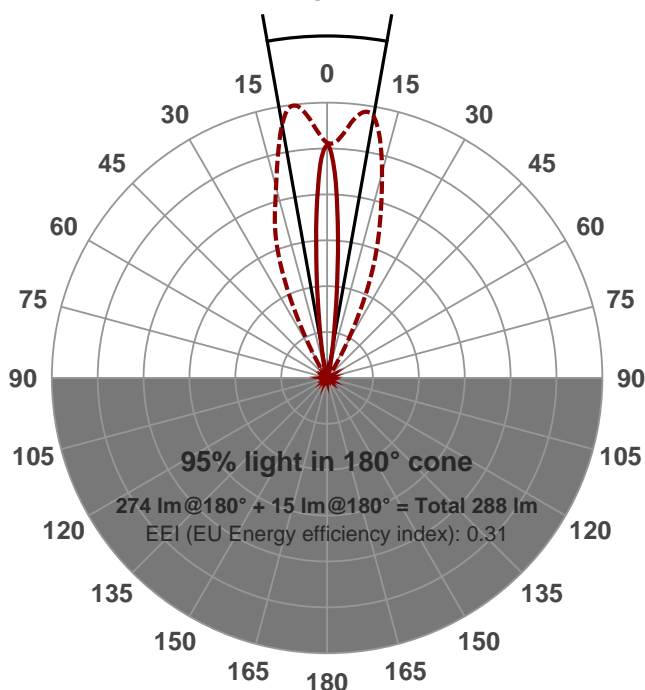

Light efficiency:

Light quality:

Color temperature:

Output: 274 lm
 Peak: 1698 cd
 Power: 8.3 W
 PF: 1.0

Product name:
PH-LIRA-8W-DWT-COOL-41X8-26.08

Date and time:
26/08/2015 3:04:55 PM

Item number:
LIRA-8W-DWT-41X8

Additional information:
344 MA
24 V

COOL WHITE FULL ON
42.3X10.7

Beam angle **20.2°** (8 C-PLANES)

Color

CIE1931
 x: 0.294
 y: 0.299

Power	Voltage: 24.0 V
	Current: 0.344 A