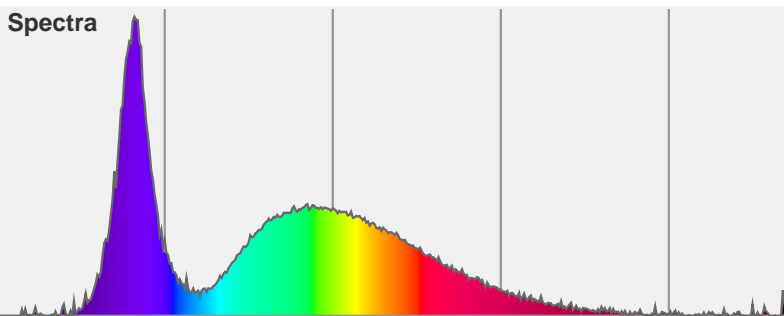

Light efficiency:

Light quality:

Color temperature:

Output: 274 lm
 Peak: 1698 cd
 Power: 8.3 W
 PF: 1.0

Product name:
PH-LIRA-8W-DWT-COOL-41X8-26.08

Date and time:
26/08/2015 3:04:55 PM

Item number:
LIRA-8W-DWT-41X8

Additional information:
344 MA
24 V

COOL WHITE FULL ON
42.3X10.7

Beam angle **20.2°** (8 C-PLANES)

Color

CIE1931
 x: 0.294
 y: 0.299

Power	Voltage: 24.0 V
	Current: 0.344 A