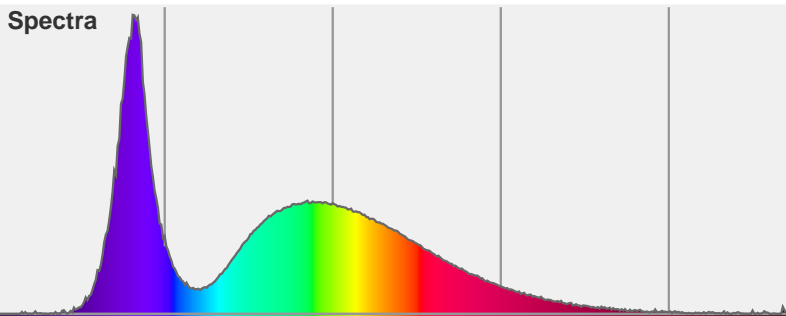

Light efficiency:

Light quality:

Color temperature:

Output: 282 lm
Peak: 7205 cd
Power: 8.4 W
PF: 1.0

Product name:
PH-LIRA-8W-DWT-COOL-8-26.08.15

Date and time:
26/08/2015 10:06:58 AM

Item number:
LIRA-8W-DWT-8

Additional information:
348 MA
24 V

COOL WHITE FULL ON

Beam angle **9.6°** (2 C-PLANES)

Color

CIE1931
x: 0.295
y: 0.300

Power	Voltage: 24.0 V
	Current: 0.348 A