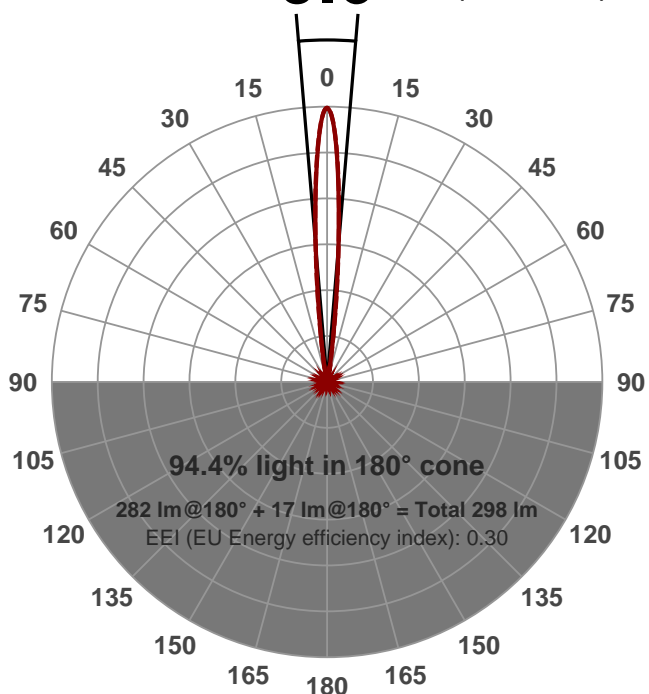

Light efficiency:

Light quality:

Color temperature:

Output: 282 lm
Peak: 7205 cd
Power: 8.4 W
PF: 1.0

Product name:
PH-LIRA-8W-DWT-COOL-8-26.08.15

Date and time:
26/08/2015 10:06:58 AM

Item number:
LIRA-8W-DWT-8

Additional information:
348 MA
24 V

COOL WHITE FULL ON

Beam angle **9.6°** (2 C-PLANES)

Color

CIE1931
x: 0.295
y: 0.300

Power	Voltage: 24.0 V
	Current: 0.348 A