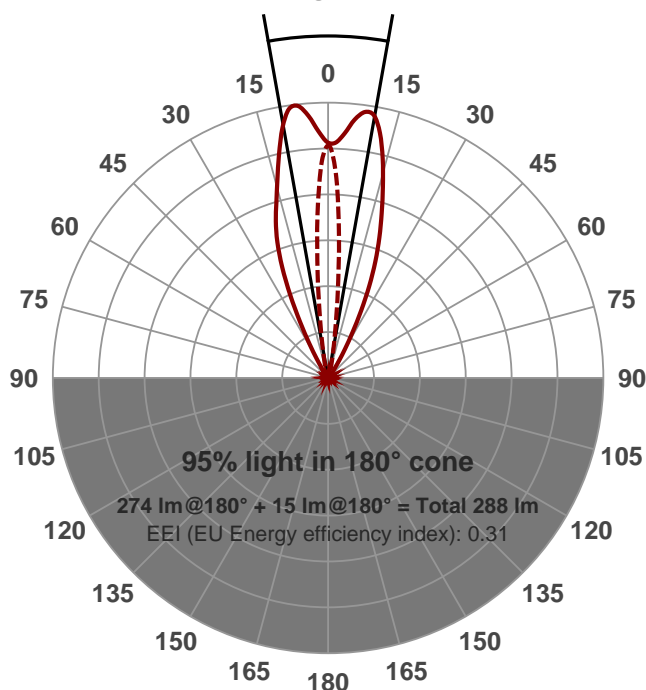

Light efficiency:

33 Lumen/Watt

Light quality:

CRI: 71.2

Color temperature:

8223 K

Output: 274 lm
Peak: 1698 cd
Power: 8.3 W
PF: 1.0

Product name:
PH-LIRA-8W-DWT-COOL-8X41-26.08.

Date and time:
26/08/2015 3:03:19 PM

Item number:
LIRA-8W-DWT-8X41

Additional information:
344 MA
24 V

COOL WHITE FULL ON
10.7X42.3

Beam angle

20.2° (8 C-PLANES)

Color

CIE1931
x: 0.294
y: 0.299

Spectra

Power	Voltage: 24.0 V	Current: 0.344 A