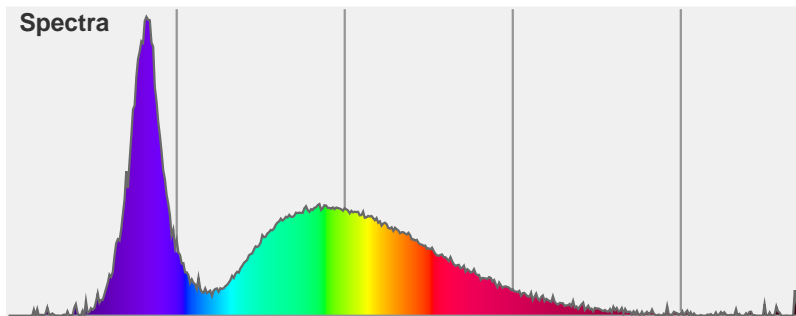

Light efficiency:

33 Lumen/Watt

Light quality:

CRI: 71.2

Color temperature:

8223 K

Output: 274 lm
Peak: 1698 cd
Power: 8.3 W
PF: 1.0

Product name:
PH-LIRA-8W-DWT-COOL-8X41-26.08.

Date and time:
26/08/2015 3:03:19 PM

Item number:
LIRA-8W-DWT-8X41

Additional information:
344 MA
24 V

COOL WHITE FULL ON
10.7X42.3

Beam angle

20.2° (8 C-PLANES)

Color

CIE1931
x: 0.294
y: 0.299

Spectra

Power	Voltage: 24.0 V	Current: 0.344 A