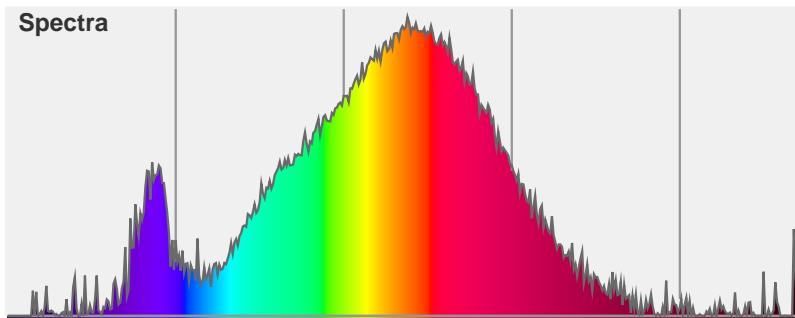

Light efficiency:

**49 Lumen/Watt**

Light quality:

**CRI: 80.7**

Color temperature:

**3032 K**

**Output: 181 lm**

**Peak: 37.5 cd**

**NEW DIFFUSER**

Beam angle **165.8°** (2 C-PLANES)

Color

CIE1931  
x: 0.438  
y: 0.410

Spectra

Power	Voltage: 24.0 V	Current: 0.152 A