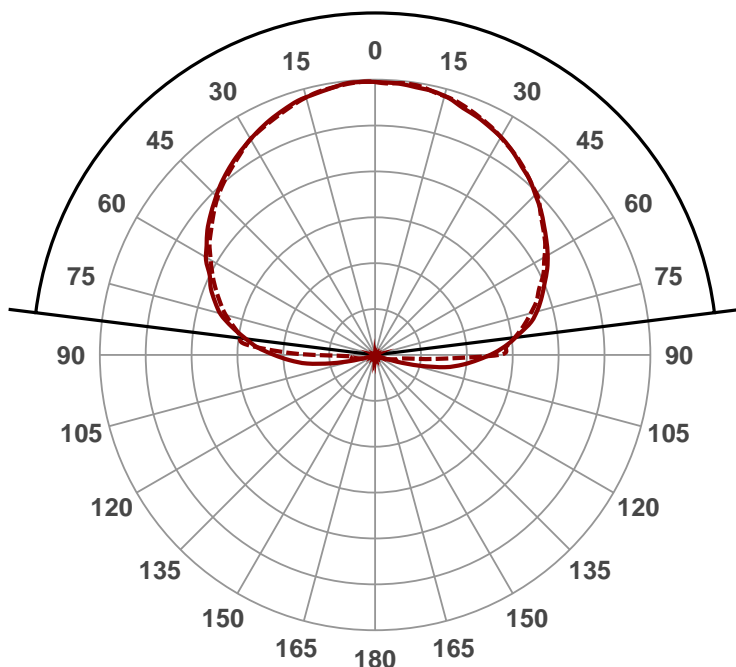

Light efficiency:

**49 Lumen/Watt**

Light quality:

**CRI: 80.7**

Color temperature:

**3032 K**

**Output: 181 lm**

**Peak: 37.5 cd**

**Power: 3.6 W**

**PF: 1.0**

Product name:  
**PH-PIXELDOME-3W-3000K-31.08.15**

Date and time:  
**31/08/2015 11:02:05 AM**

Item number:  
**PIXELDOME-3W-3000K**

Additional information:  
**24V**  
**152 MA**

**NEW DIFFUSER**

Beam angle **165.8°** (2 C-PLANES)

Color

CIE1931  
x: 0.438  
y: 0.410

Spectra

Power	Voltage: 24.0 V	Current: 0.152 A