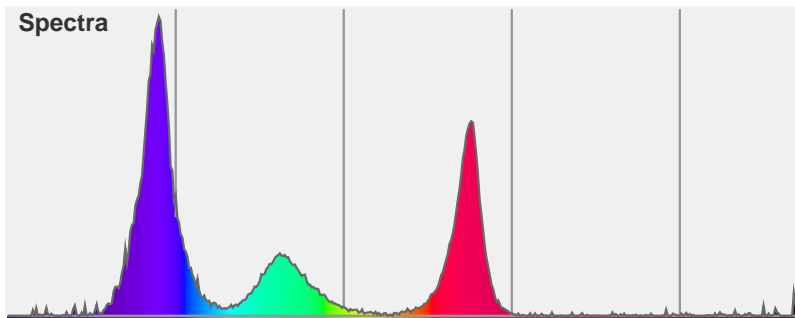

Light efficiency:

28 Lumen/Watt

Light quality:

CRI: 0

Color temperature:

0 K

Output: 95.4 lm

Peak: 18.6 cd

Additional information:

24V

138 MA

NEW DIFFUSER

Beam angle **173.7°** (2 C-PLANES)

Color

CIE1931

x: 0.249

y: 0.155

Spectra

Power	Voltage: 24.0 V	Current: 0.138 A