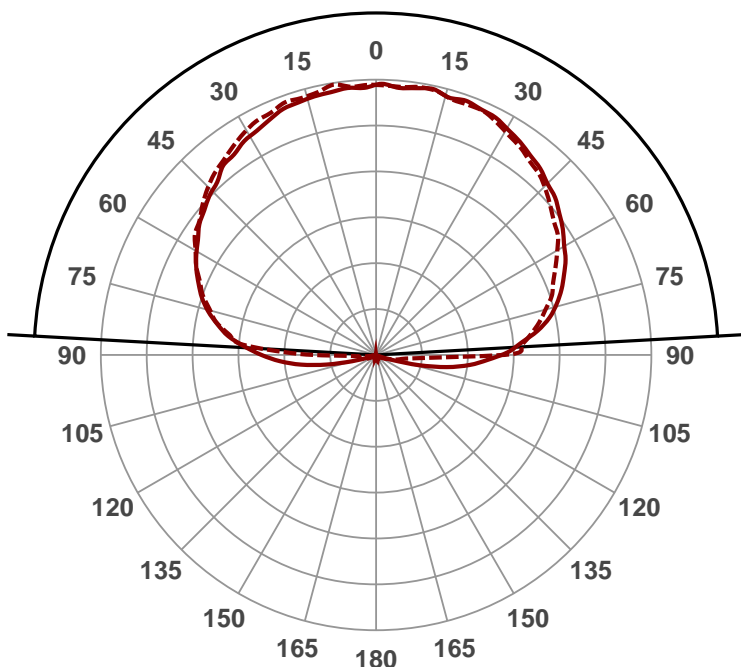

Light efficiency:

28 Lumen/Watt

Light quality:

CRI: 0

Color temperature:

0 K

Output: 95.4 lm

Peak: 18.6 cd

Additional information:

24V

138 MA

NEW DIFFUSER

Beam angle **173.7°** (2 C-PLANES)

Color

CIE1931

x: 0.249