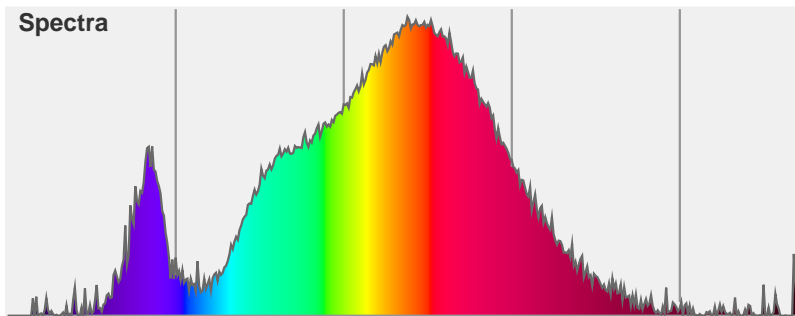

Light efficiency:

69 Lumen/Watt

Light quality:

CRI: 82.9

Color temperature:

3037 K

Output: 903 lm
Peak: 1288 cd
Power: 13.0 W
PF: 1.0

Product name:
PH-STR9-300-15W-3000K-30X60-25.0

Date and time:
25/08/2015 2:48:27 PM

Item number:
STR9-300-15W-3000K-30X60

Additional information:
270 MA
48 V

9R

34X67.2

Beam angle **46.4°** (8 C-PLANES)

Color

CIE1931
x: 0.438
y: 0.410

Spectra

| | | | | |
|-------|--|------------------|--|--|
| Power | | Voltage: 48.0 V | | |
| | | Current: 0.270 A | | |
| | | | | |
| | | | | |