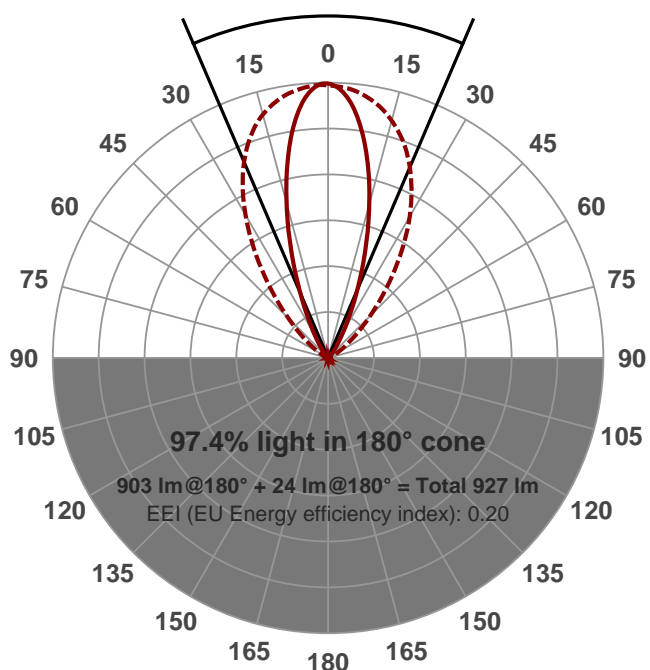

Light efficiency:

69 Lumen/Watt

Light quality:

CRI: 82.9

Color temperature:

3037 K

Output: 903 lm
Peak: 1288 cd
Power: 13.0 W
PF: 1.0

Product name:
PH-STR9-300-15W-3000K-30X60-25.0

Date and time:
25/08/2015 2:48:27 PM

Item number:
STR9-300-15W-3000K-30X60

Additional information:
270 MA
48 V

9R

34X67.2

Beam angle **46.4°** (8 C-PLANES)

Color

CIE1931
x: 0.438
y: 0.410

Spectra

| | | | | |
|-------|--|------------------|--|--|
| Power | | Voltage: 48.0 V | | |
| | | Current: 0.270 A | | |
| | | | | |
| | | | | |