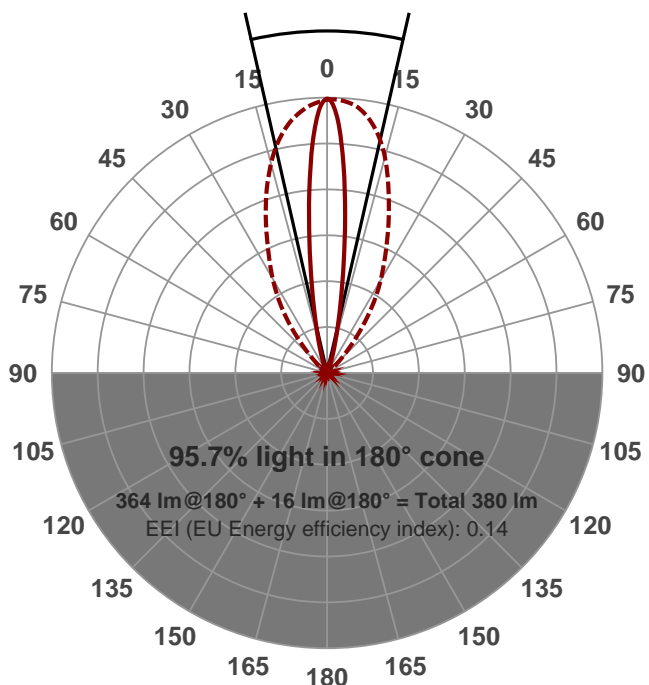

Light efficiency:

79 Lumen/Watt

Light quality:

CRI: 83.8

Color temperature:

2914 K

Output: 364 lm
Peak: 1220 cd
Power: 4.6 W
PF: 1.0

Product name:
PH-STR9-300-5W-3000K-10X60-20.08

Date and time:
21/08/2015 9:24:14 AM

Item number:
STR9-300-5W-3000K-10X60

Additional information:
95.3 MA
48 V

9R

14.9X51.1

Beam angle **25.7°** (6 C-PLANES)

Color

CIE1931
x: 0.447
y: 0.414

Spectra

Power	Voltage: 48.0 V
	Current: 0.095 A